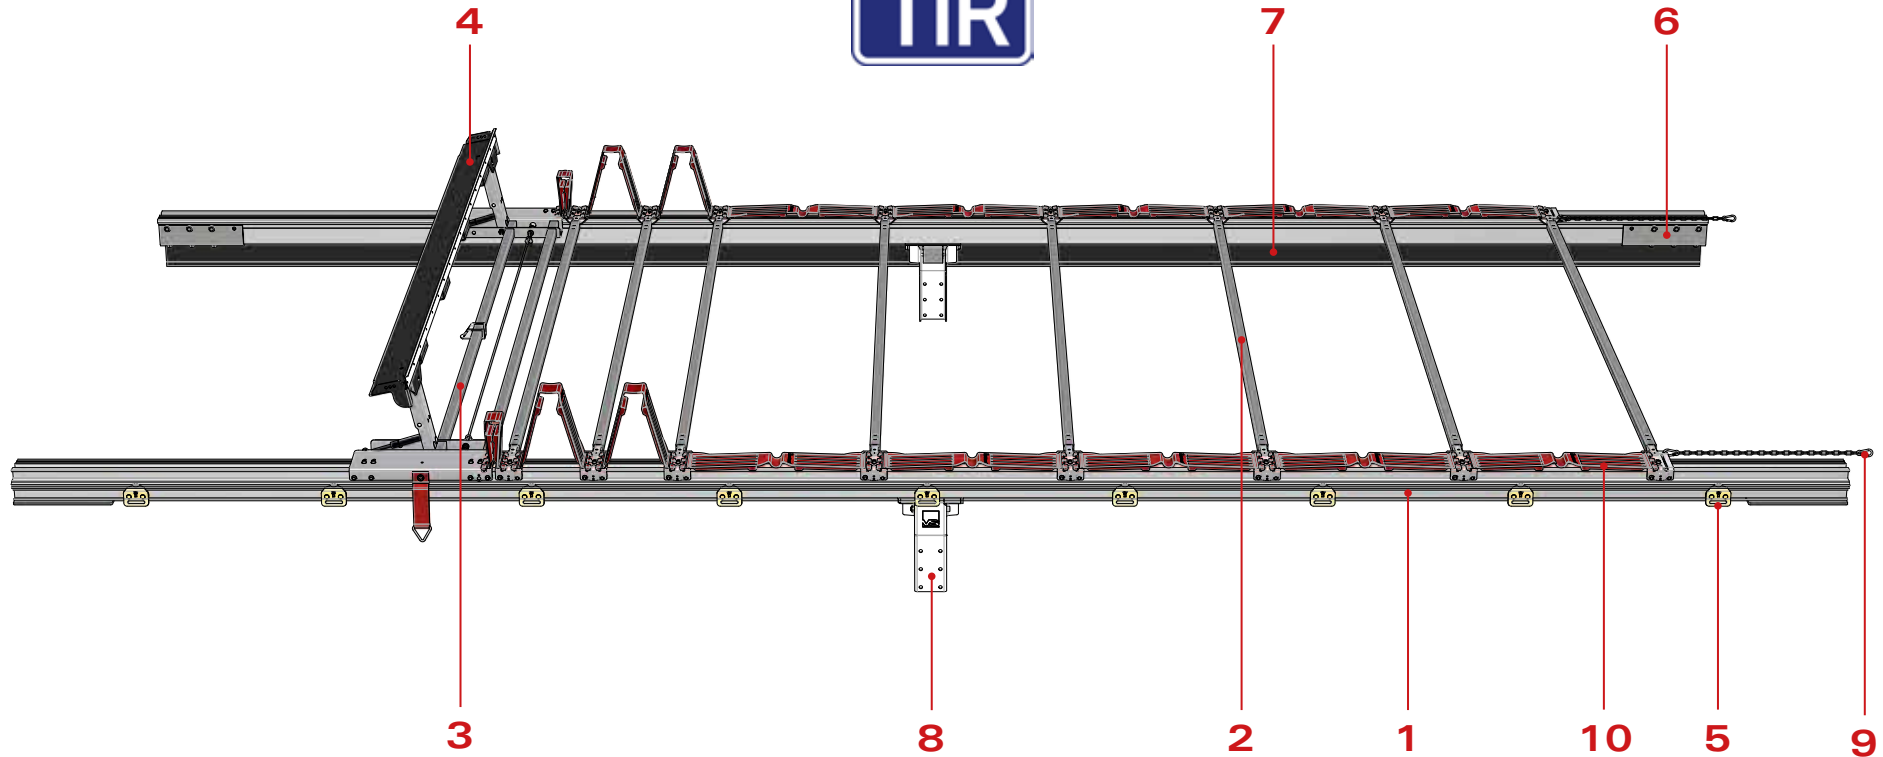

# Versus

**TIR**

<b>1</b>	Euro rail
<b>2</b>	Roof stick
<b>3</b>	Collapsible backside
<b>4</b>	Back beam
<b>5</b>	Roller
<b>6</b>	Set mounting plates

<b>7</b>	PVC pelmet
<b>8</b>	Pillar bracket
<b>9</b>	Set accessories
<b>10</b>	Folding plate
<b>11</b>	Carapax plate
<b>12</b>	Pull bar