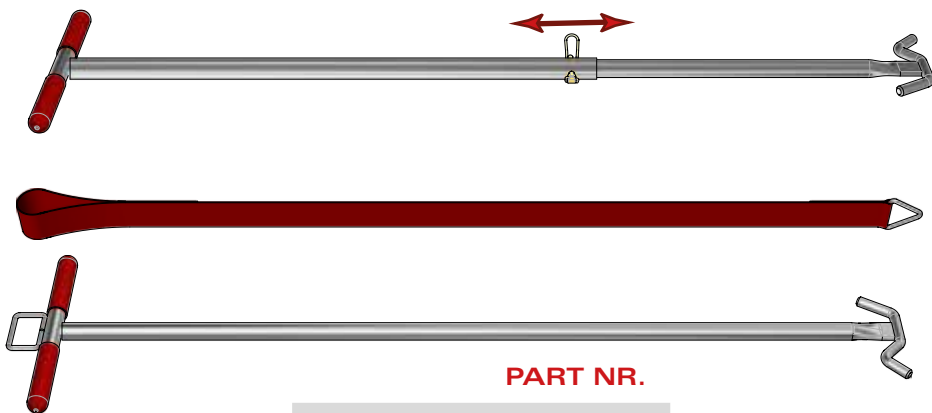

12 Pull bars & webbing

PART NR.

Telescopic	144-01006
Webbing	144-01500
Standard	144-01003