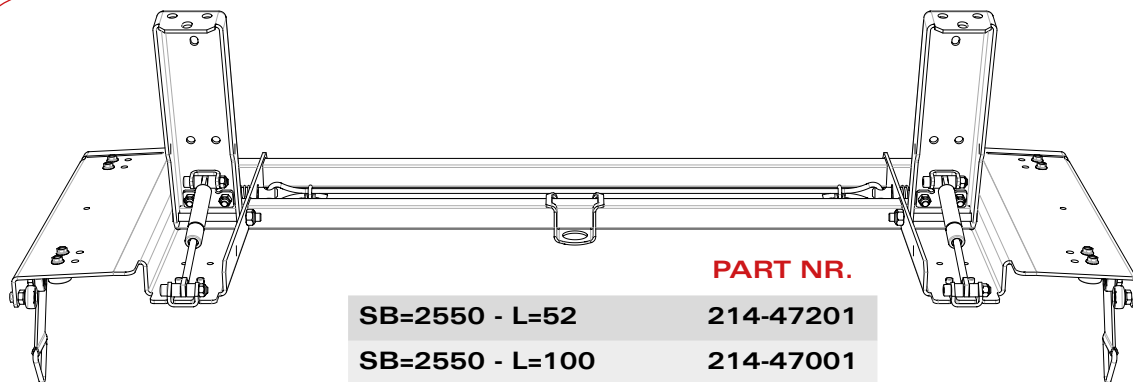

3a Collapsible backside