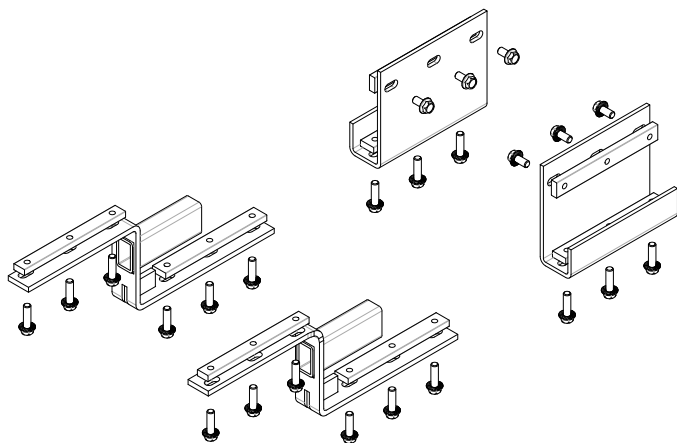

6 Set mounting plates

PART NR.

154-03009