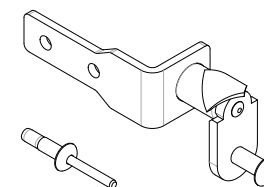

9c Set lock collapsible backside