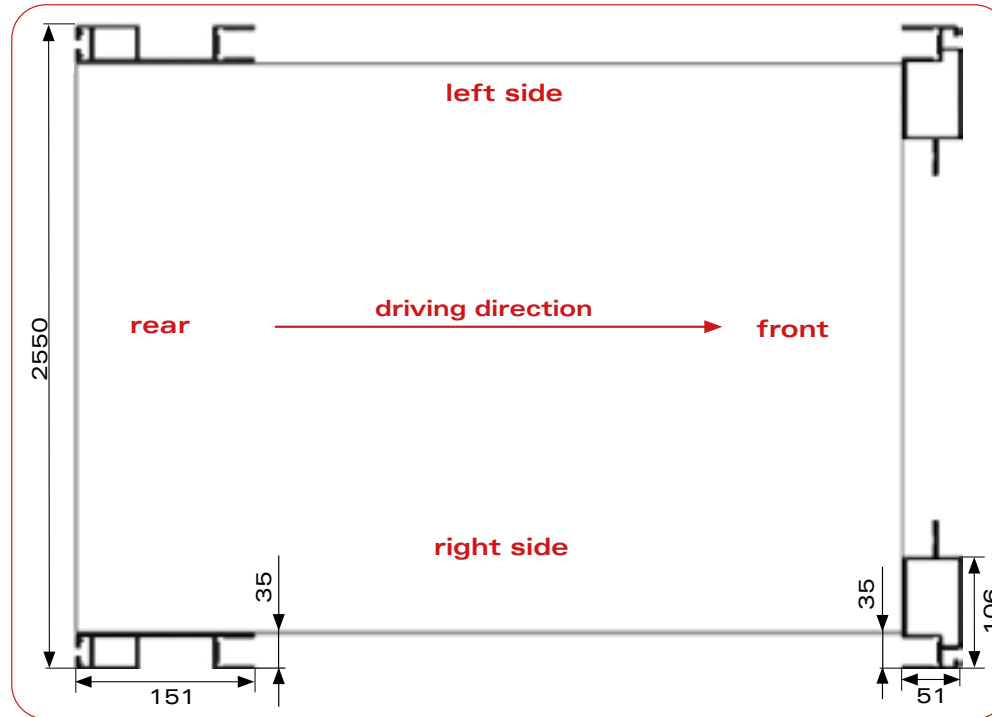

# VS

 : KITS SMALL

**small**  
kits by versus

---

| Nr. | Description                                    | Small     | Qty        |
|-----|--|-----------|------------|
|     |  | Part Nr.  |            |
| 1   | Rear left corner / Aluminium / L=3000mm        | 402-02120 | 1          |
| 2   | Rear right corner / Aluminium / L=3000mm       | 402-02121 | 1          |
| 3   | Reinforcement set with bolts for rear corners  | 154-03038 | 1          |
| 4   | Front left corner / Aluminium / L=3000mm       | 452-01110 | 1          |
| 5   | Front right corner / Aluminium / L=3000mm      | 452-01111 | 1          |
| 6   | Reinforcement set with bolts for front corners | 154-03037 | 1          |
| 7   | Set bulkhead support with bolts                |           |            |
| 8   | Extension profile left                         |           |            |
| 9   | Extension profile right                        |           |            |
| 10  | Side profile reinforcement                     |           |            |
| 11  | Retaining hook for curtain side                | 311-01014 | 4          |
| 12  | Insert set for upper rail                      | 144-10119 | Penta      |
| 13  | Aluminium insert for corner profiles           | 452-01124 | Penta      |
| 14  | Front mounting set for rail                    | 154-03031 | 1          |
| 15  | Rear mounting set for rail                     | 154-03053 | 1          |
| 16  | Bulkhead upper connecting profile              | 452-30260 | 1          |
| 17  | Bulkhead sealing profile                       | 451-04001 | 1          |
| 18  | Bottom profile for wall mounting               | 452-04002 | 1          |
| 19  | Upper connecting profile set for lifting roof  |           |            |
| 20  | Side stop plate set for tail lift              |           |            |
| 21  | Bulkhead extension L front                     |           |            |
| 22  | Bulkhead extension R front                     |           |            |
| 23  | Side plank holders                             | 271-20008 | On request |
| 24  | Quick release set                              |           |            |
|     |  |           |            |