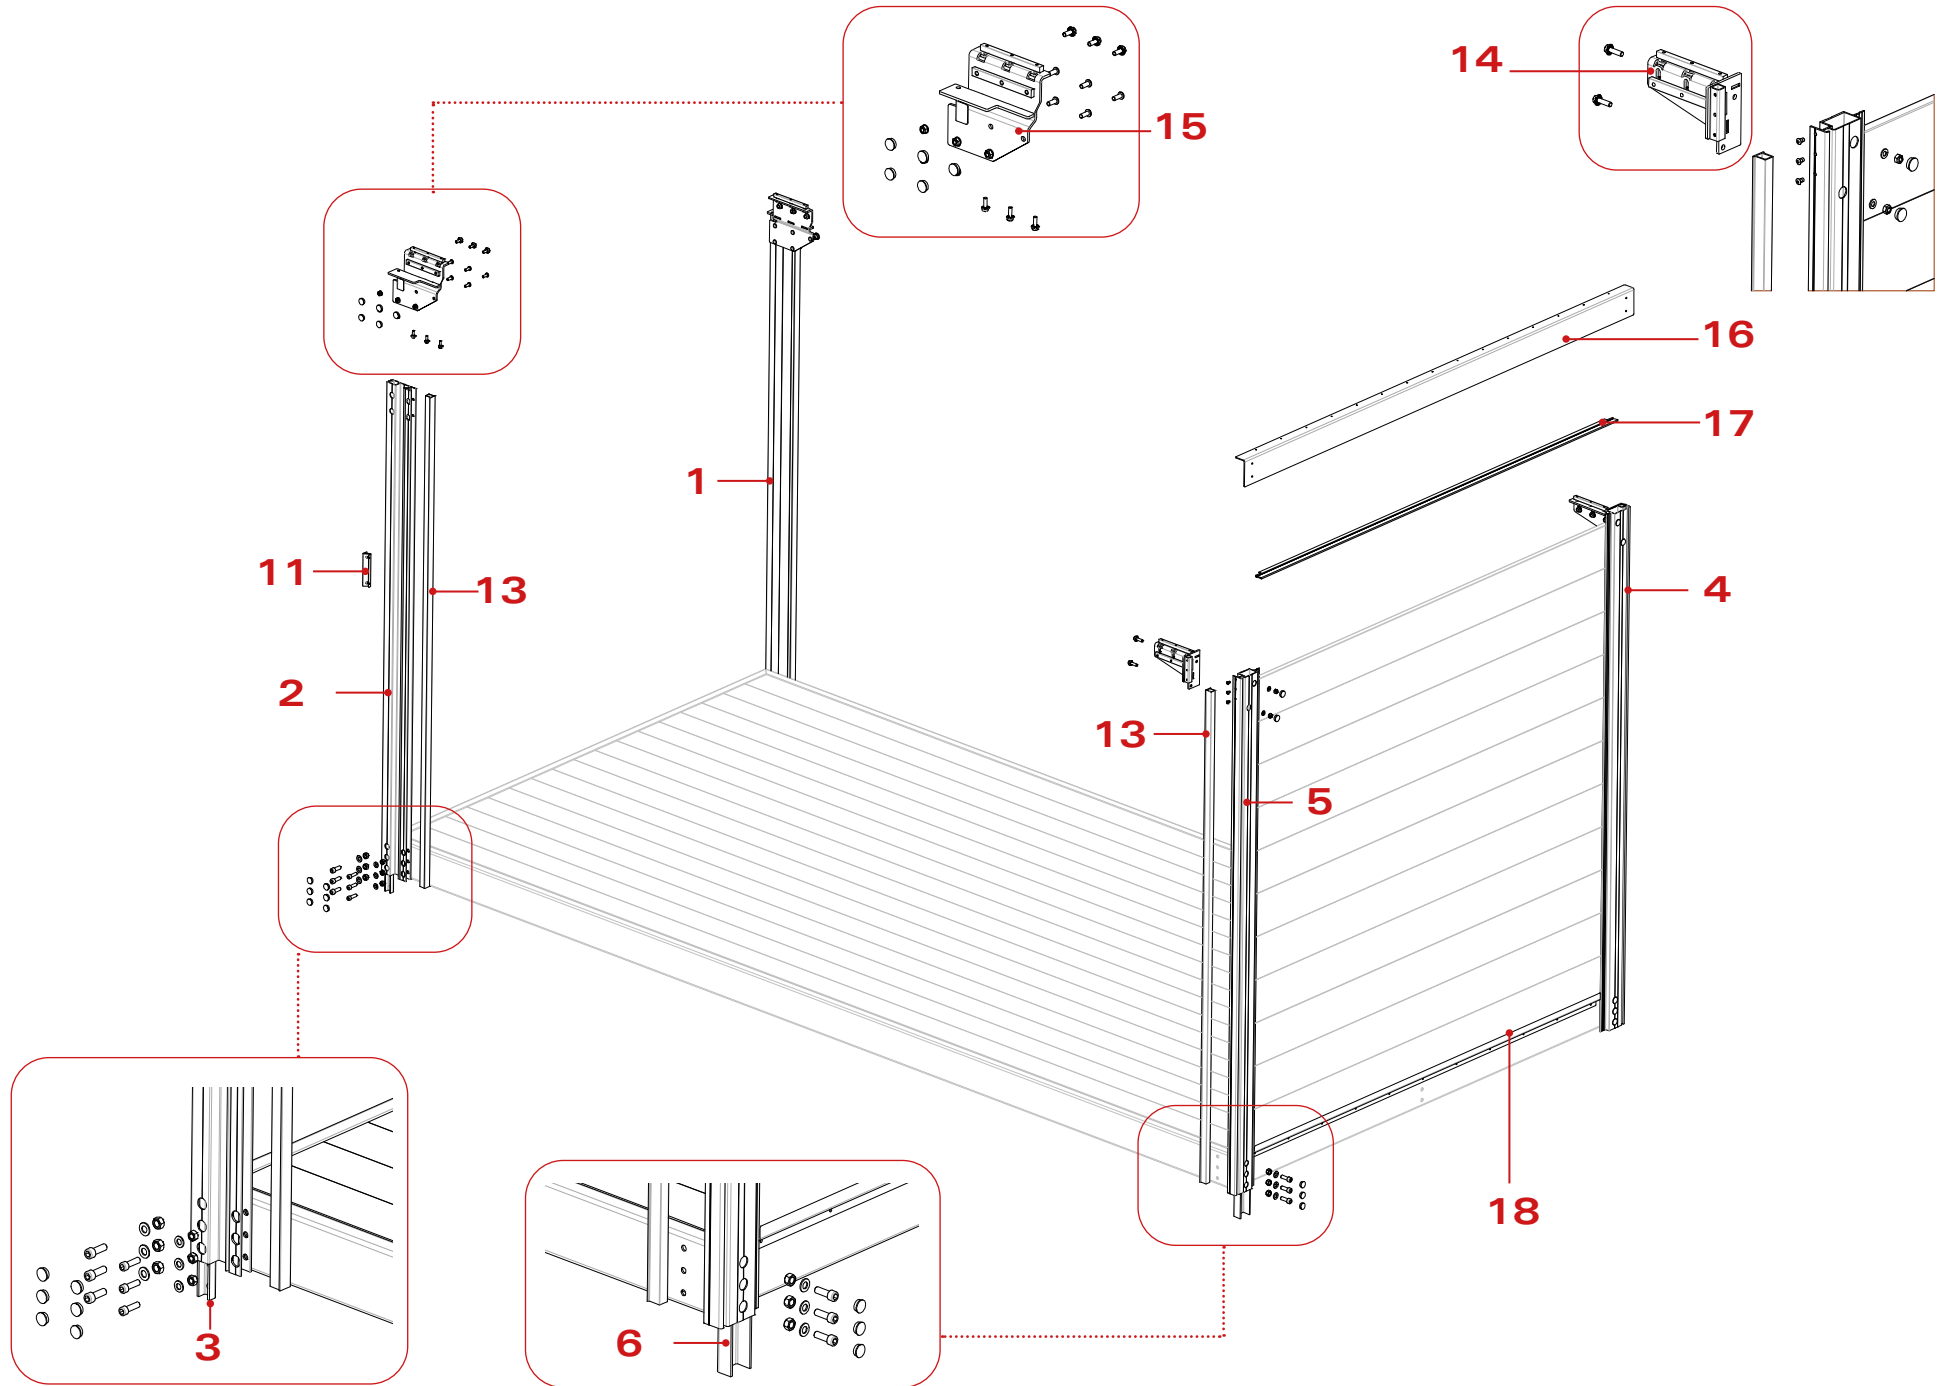

Nr.	Description	Small	Qty
		Part Nr.	
1	Rear left corner / Aluminium / L=3000mm	402-02120	1
2	Rear right corner / Aluminium / L=3000mm	402-02121	1
3	Reinforcement set with bolts for rear corners	154-03038	1
4	Front left corner / Aluminium / L=3000mm	452-01110	1
5	Front right corner / Aluminium / L=3000mm	452-01111	1
6	Reinforcement set with bolts for front corners	154-03037	1
7	Set bulkhead support with bolts		
8	Extension profile left		
9	Extension profile right		
10	Side profile reinforcement		
11	Retaining hook for curtain side	311-01014	4
12	Insert set for upper rail	144-10119	Penta
13	Aluminium insert for corner profiles	452-01124	Penta
14	Front mounting set for rail	154-03031	1
15	Rear mounting set for rail	154-03053	1
16	Bulkhead upper connecting profile	452-30260	1
17	Bulkhead sealing profile	451-04001	1
18	Bottom profile for wall mounting	452-04002	1
19	Upper connecting profile set for lifting roof		
20	Side stop plate set for tail lift		
21	Bulkhead extension L front		
22	Bulkhead extension R front		
23	Side plank holders	271-20008	On request
24	Quick release set