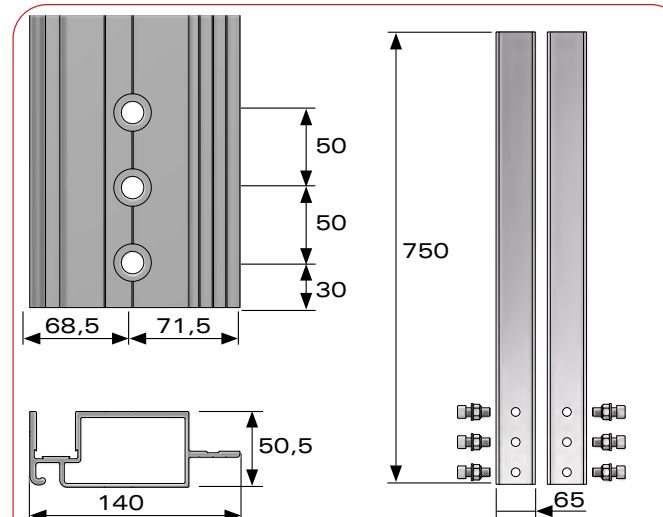

Rear corners L = 3m

Mounting set

PART NR.

- ① Left 402-02120
- ② Right 402-02121

PART NR.

- ③ Set 154-03038

Front corners L = 3m

Mounting set