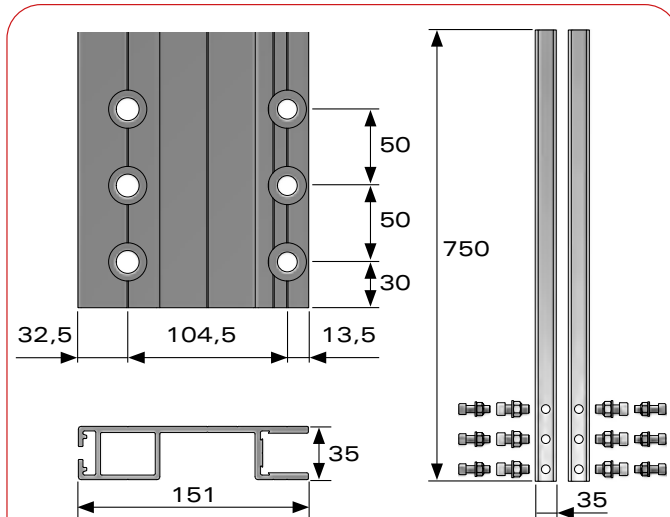

PART NR.

- ① Left 402-02120
- ② Right 402-02121

PART NR.

- ③ Set 154-03038