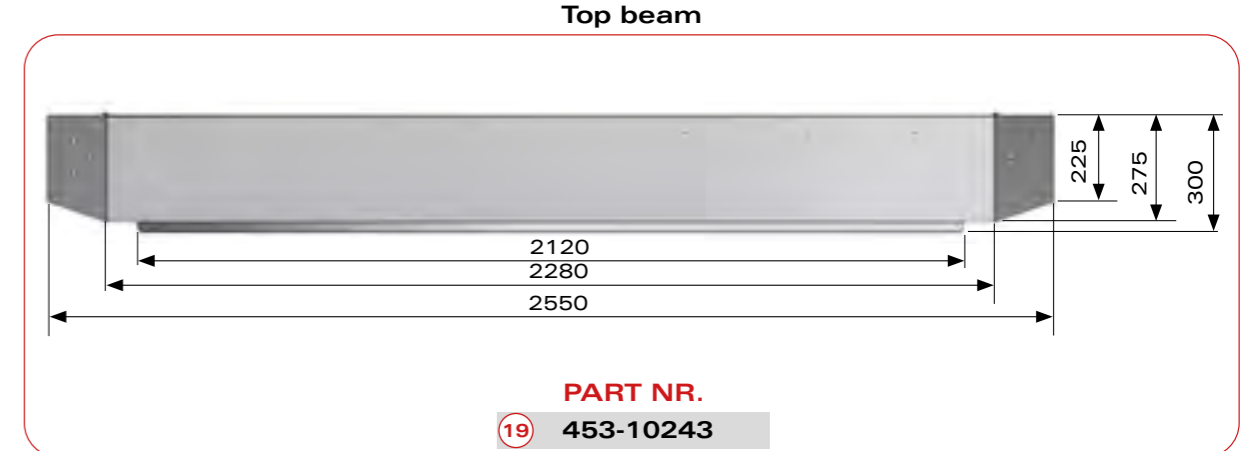

# vs

---

Type of kit

Page

Nr.	Description	Part Nr.	Qty
1	Rear left corner / Aluminium / L=3000mm	402-02120	1
2	Rear right corner / Aluminium / L=3000mm	402-02121	1
3	Reinforcement set with bolts for rear corners	154-03038	1
4	Front left corner straight / Aluminium / L=2900mm	452-01014	1
5	Front right corner straight / Aluminium / L=2900mm	452-01015	1
6	Reinforcement set with bolts for front corners	154-03081	1
7	Set bulkhead support with bolts		
8	Extension profile left	452-01114	1
9	Extension profile right	452-01115	1
10	Side profile reinforcement	152-02021	2
11	Retaining hook for curtain side	311-01014	4
12	Insert set for upper rail	144-10119	Penta
13	Aluminium insert for corner profiles	452-01124	Penta
14	Front mounting set for rail	154-03059	1
15	Rear mounting set for rail	154-03054	1
16	Bulkhead upper connecting profile	452-10050	1
17	Bulkhead sealing profile	451-04001	1
18	Bottom profile for wall mounting	452-04002	1
19	Upper connecting profile set for lifting roof	453-10243	1
20	Side stop plate set for tail lift		
21	Bulkhead extension L front	452-01012	1
22	Bulkhead extension R front	452-01013	1
23	Side plank holders	271-20008	on request
24	Quick release set	144-10219	1