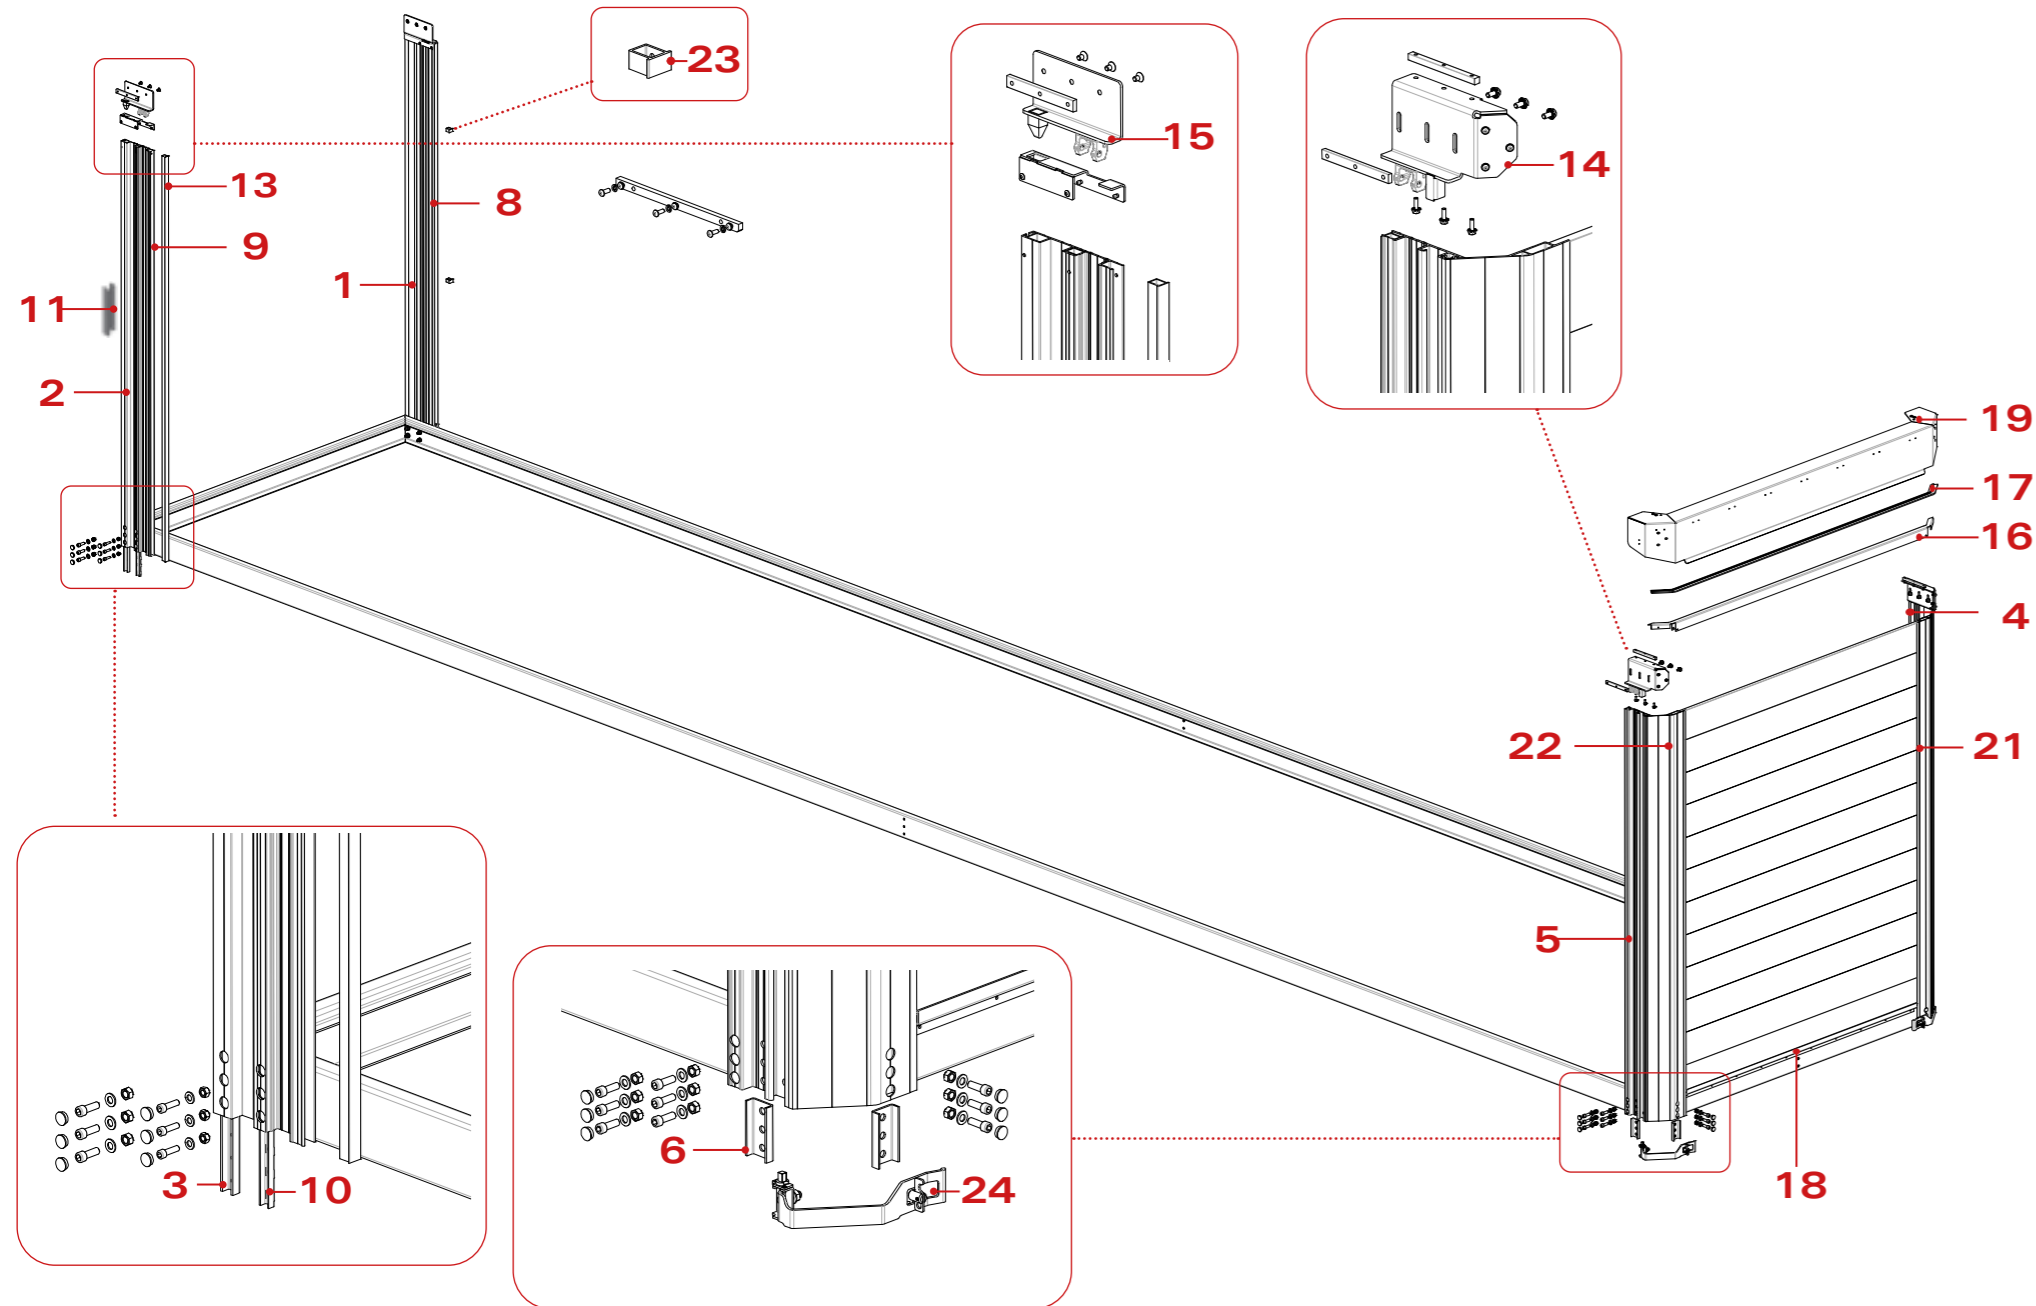

# vs

---

Type of kit

Page

Nr.	Description	Part Nr.	Qty
1	Rear left corner / Aluminium / L=3000mm	402-02120	1
2	Rear right corner / Aluminium / L=3000mm	402-02121	1
3	Reinforcement set with bolts for rear corners	154-03038	1
4	Front left corner straight / Aluminium / L=2900mm	452-01014	1
5	Front right corner straight / Aluminium / L=2900mm	452-01015	1
6	Reinforcement set with bolts for front corners	154-03081	1
7	Set bulkhead support with bolts		
8	Extension profile left	452-01114	1
9	Extension profile right	452-01115	1
10	Side profile reinforcement	152-02021	2
11	Retaining hook for curtain side	311-01014	4
12	Insert set for upper rail	144-10119	Penta
13	Aluminium insert for corner profiles	452-01124	Penta
14	Front mounting set for rail	154-03059	1
15	Rear mounting set for rail	154-03054	1
16	Bulkhead upper connecting profile	452-10050	1
17	Bulkhead sealing profile	451-04001	1
18	Bottom profile for wall mounting	452-04002	1
19	Upper connecting profile set for lifting roof	453-10243	1
20	Side stop plate set for tail lift		
21	Bulkhead extension L front	452-01012	1
22	Bulkhead extension R front	452-01013	1
23	Side plank holders	271-20008	on request
24	Quick release set	144-10219	1