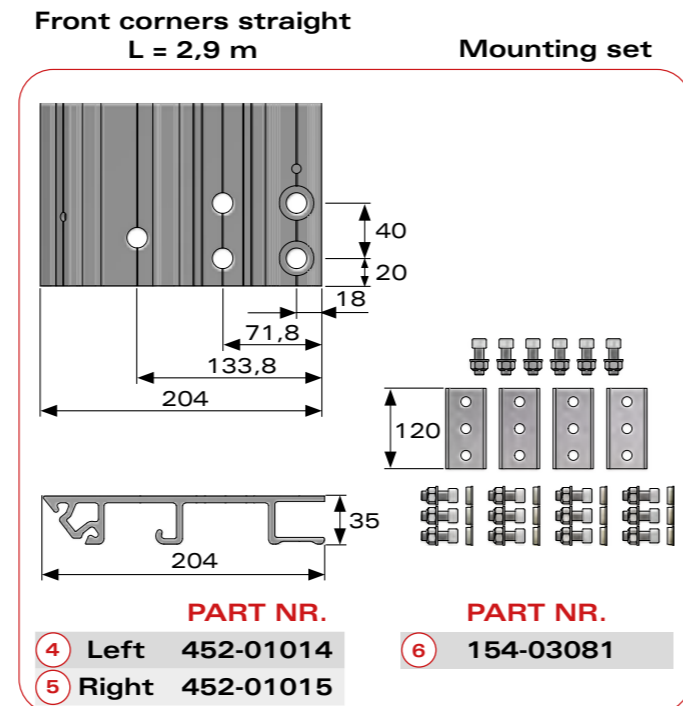

# vs

---

Type of kit

Page

Nr.	Description	Part Nr.	Qty
1	Rear left corner / Aluminium / L=3000mm	402-02120	1
2	Rear right corner / Aluminium / L=3000mm	402-02121	1
3	Reinforcement set with bolts for rear corners	154-03038	1
4	Front left corner straight / Aluminium / L=2900mm	452-01014	1
5	Front right corner straight / Aluminium / L=2900mm	452-01015	1
6	Reinforcement set with bolts for front corners	154-03081	1
7	Set bulkhead support with bolts		
8	Extension profile left	452-01114	1
9	Extension profile right	452-01115	1
10	Side profile reinforcement	152-02021	2
11	Retaining hook for curtain side	311-01014	4
12	Insert set for upper rail	144-10119	Penta
13	Aluminium insert for corner profiles	452-01124	Penta
14	Front mounting set for rail	154-03059	1
15	Rear mounting set for rail	154-03054	1
16	Bulkhead upper connecting profile	452-10050	1
17	Bulkhead sealing profile	451-04001	1
18	Bottom profile for wall mounting	452-04002	1
19	Upper connecting profile set for lifting roof	453-10243	1
20	Side stop plate set for tail lift		
21	Bulkhead extension L front	452-01012	1
22	Bulkhead extension R front	452-01013	1
23	Side plank holders	271-20008	on request
24	Quick release set	144-10219	1