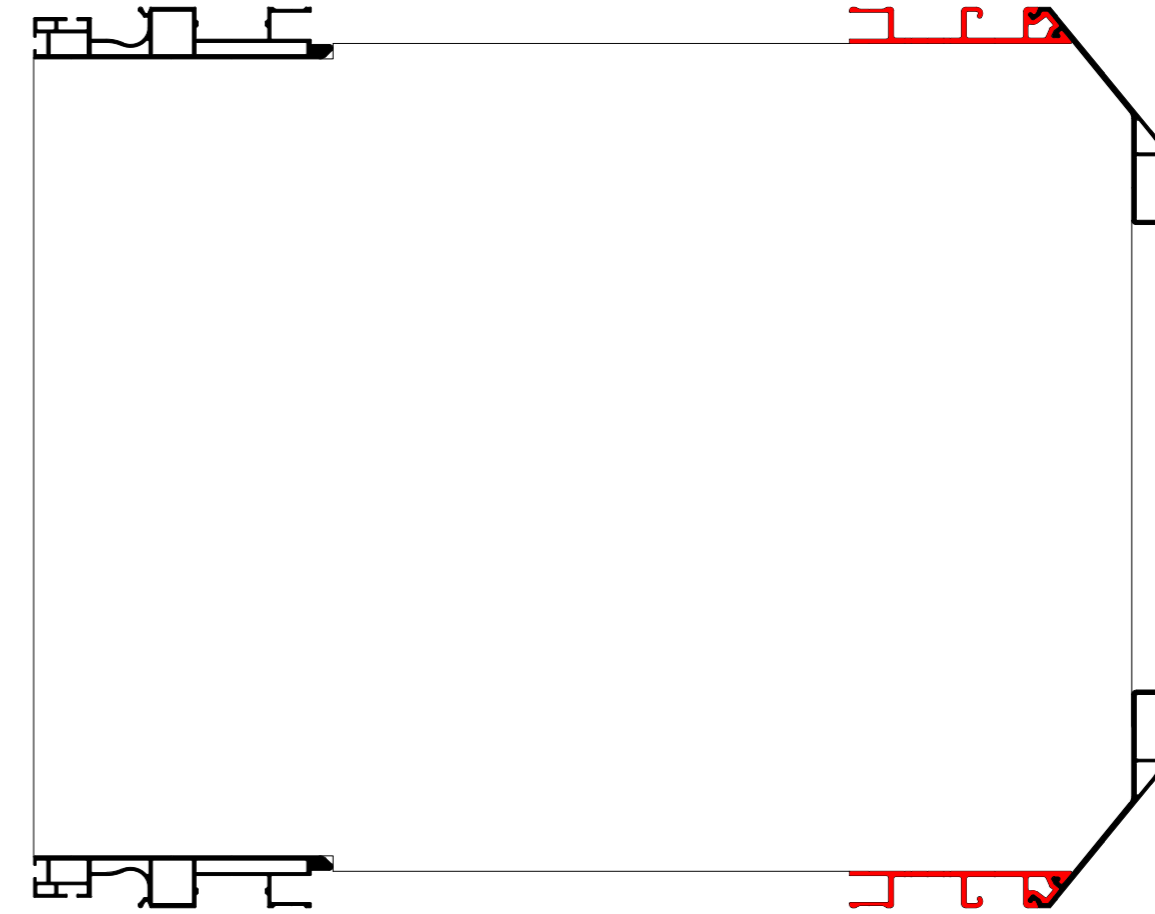

largeaxces50
kits by versus