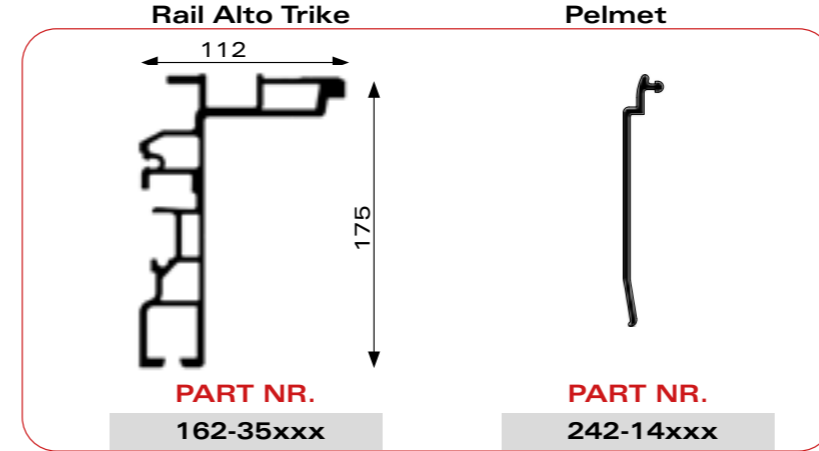

# vs

---

Type of kit

Page

Nr.	Description	Part Nr.	Qty
1	Rear left corner / Aluminium / L=3000mm	402-02120	1
2	Rear right corner / Aluminium / L=3000mm	402-02121	1
3	Reinforcement set with bolts for rear corners	154-03038	1
4	Front left corner straight / Aluminium / L=2900mm	452-01014	1
5	Front right corner straight / Aluminium / L=2900mm	452-01015	1
6	Reinforcement set with bolts for front corners	154-03081	1
7	Set bulkhead support with bolts		
8	Extension profile left	452-01114	1
9	Extension profile right	452-01115	1
10	Side profile reinforcement	152-02021	2
11	Retaining hook for curtain side	311-01014	4
12	Insert set for upper rail	144-10119	Penta
13	Aluminium insert for corner profiles	452-01124	Penta
14	Front mounting set for rail	154-03059	1
15	Rear mounting set for rail	154-03054	1
16	Bulkhead upper connecting profile	452-10050	1
17	Bulkhead sealing profile	451-04001	1
18	Bottom profile for wall mounting	452-04002	1
19	Upper connecting profile set for lifting roof	453-10243	1
20	Side stop plate set for tail lift		
21	Bulkhead extension L front	452-01012	1
22	Bulkhead extension R front	452-01013	1
23	Side plank holders	271-20008	on request
24	Quick release set	144-10219	1