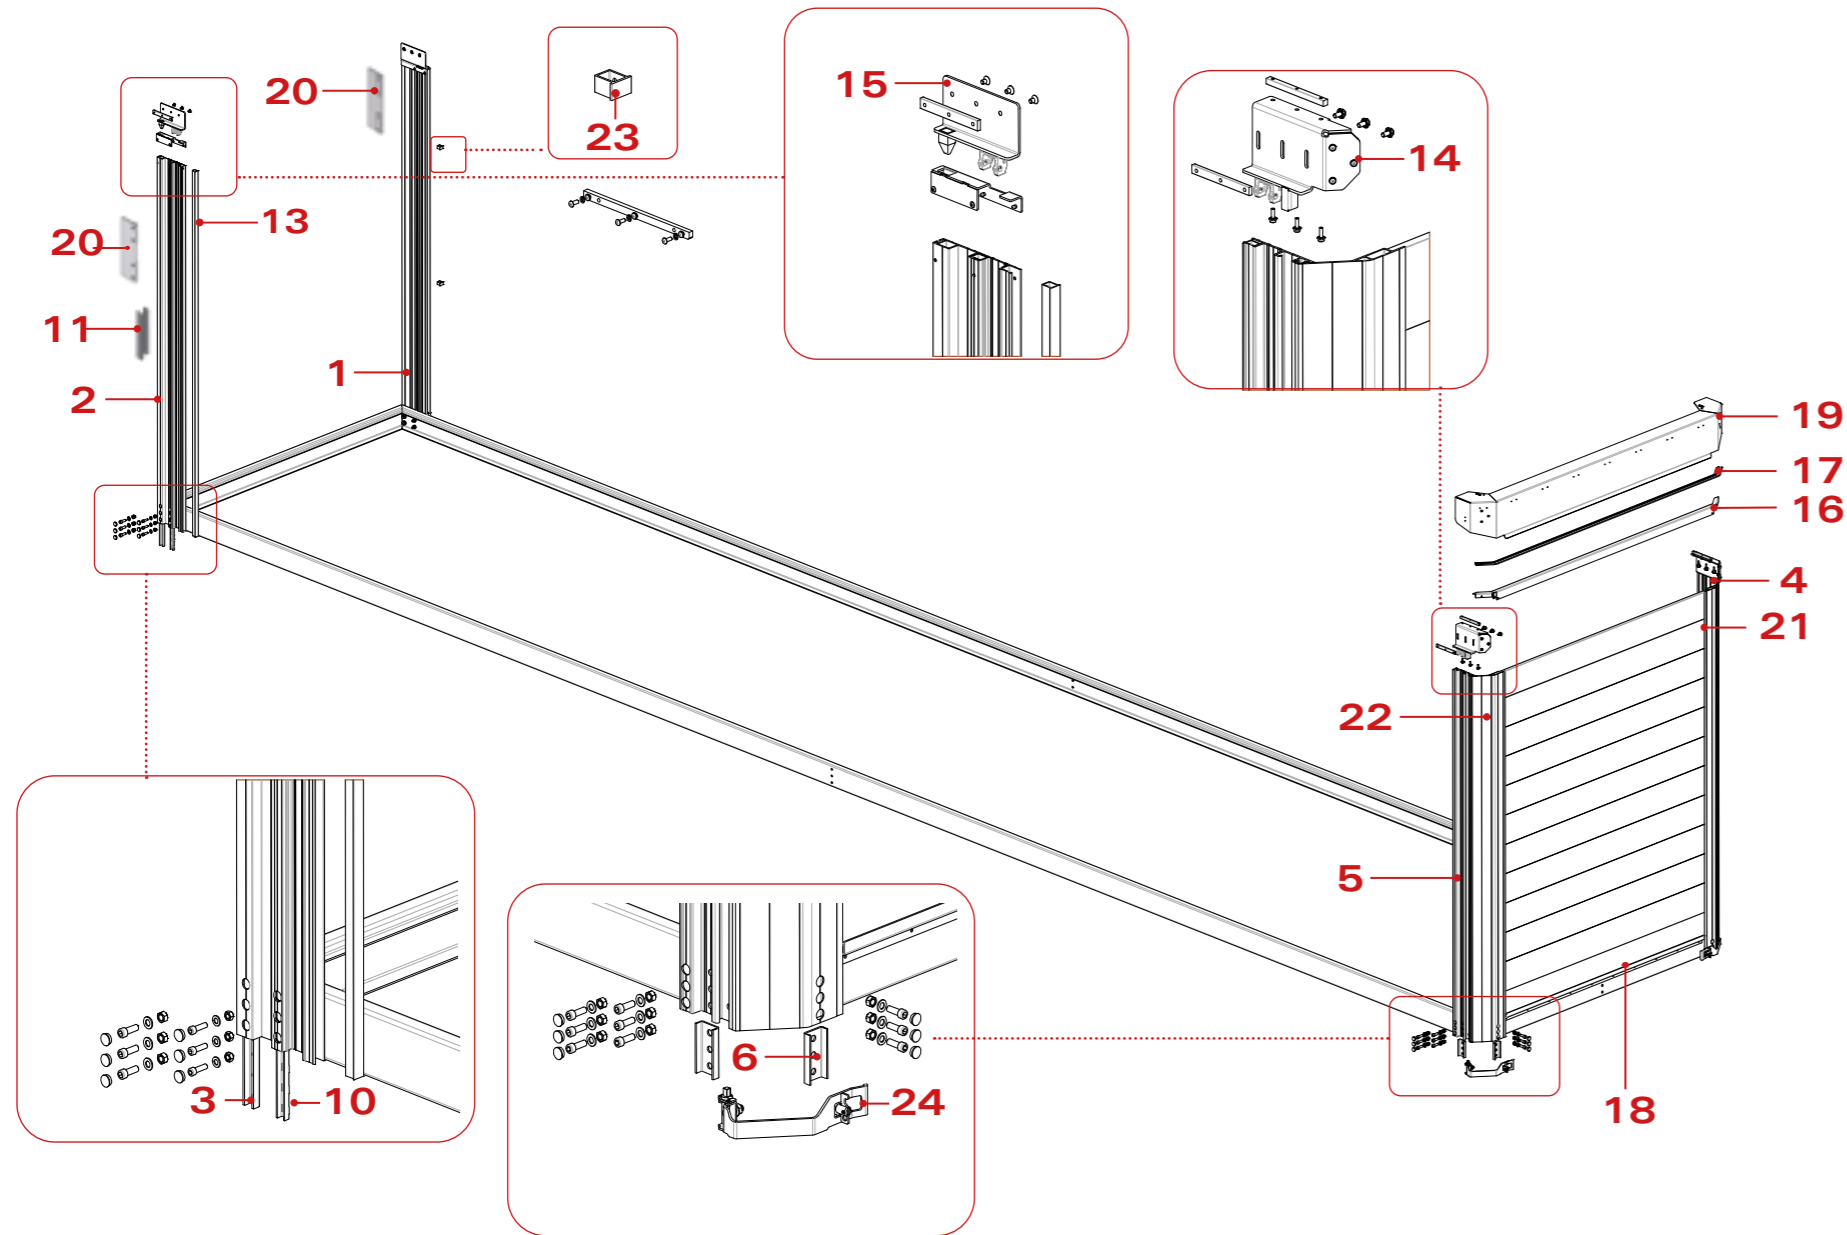

Nr.	Description	Part Nr.	Qty
1	Rear left corner / Aluminium / L=3000mm	402-02107	1
2	Rear right corner / Aluminium / L=3000mm	402-02108	1
3	Reinforcement set with bolts for rear corners	154-03038	1
4	Front left corner straight / Aluminium / L=2900mm	452-01014	1
5	Front right corner straight / Aluminium / L=2900mm	452-01015	1
6	Reinforcement set with bolts for front corners	154-03081	1
7	Set bulkhead support with bolts		
8	Extension profile left		
9	Extension profile right		
10	Side profile reinforcement	152-02021	2
11	Retaining hook for curtain side	311-01014	4
12	Insert set for upper rail	144-10119	Penta
13	Aluminium insert for corner profiles	452-01124	Penta
14	Front mounting set for rail	154-03059	1
15	Rear mounting set for rail	154-03058	1
16	Bulkhead upper connecting profile	452-10050	1
17	Bulkhead sealing profile	451-04001	1
18	Bottom profile for wall mounting	452-04002	1
19	Upper connecting profile set for lifting roof	453-10243	1
20	Side stop plate set for tail lift	154-07001	2
21	Bulkhead extension L front	452-01012	1
22	Bulkhead extension R front	452-01013	1
23	Side plank holders	271-20008	on request
24	Quick release set	144-10219	1