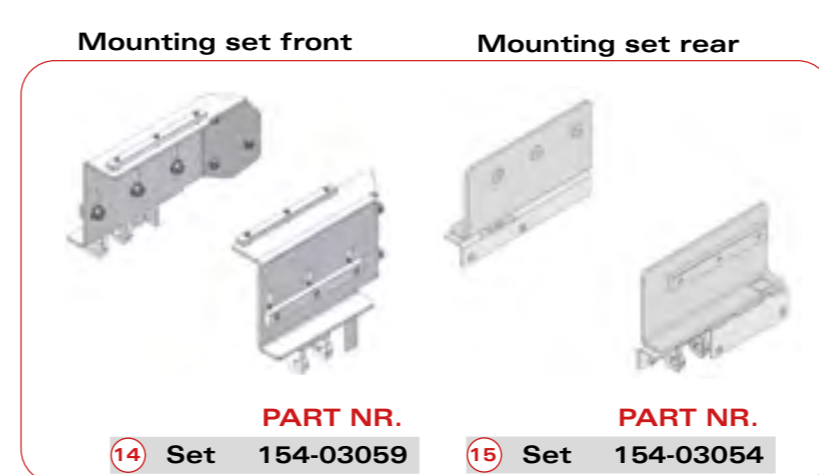

# vs

---

Type of kit

Page

Nr.	Description	Part Nr.	Qty
1	Rear left corner / Aluminium / L=3000mm	402-02120	1
2	Rear right corner / Aluminium / L=3000mm	402-02121	1
3	Reinforcement set with bolts for rear corners	154-03038	1
4	Front left corner straight / Aluminium / L=2900mm	452-01014	1
5	Front right corner straight / Aluminium / L=2900mm	452-01015	1
6	Reinforcement set with bolts for front corners	154-03081	1
7	Set bulkhead support with bolts		
8	Extension profile left	452-01114	1
9	Extension profile right	452-01115	1
10	Side profile reinforcement	152-02021	2
11	Retaining hook for curtain side	311-01014	4
12	Insert set for upper rail	144-10119	Penta
13	Aluminium insert for corner profiles	452-01124	Penta
14	Front mounting set for rail	154-03059	1
15	Rear mounting set for rail	154-03054	1
16	Bulkhead upper connecting profile	452-10050	1
17	Bulkhead sealing profile	451-04001	1
18	Bottom profile for wall mounting	452-04002	1
19	Upper connecting profile set for lifting roof	453-10243	1
20	Side stop plate set for tail lift		
21	Bulkhead extension L front	452-01012	1
22	Bulkhead extension R front	452-01013	1
23	Side plank holders	271-20008	on request
24	Quick release set	144-10219	1