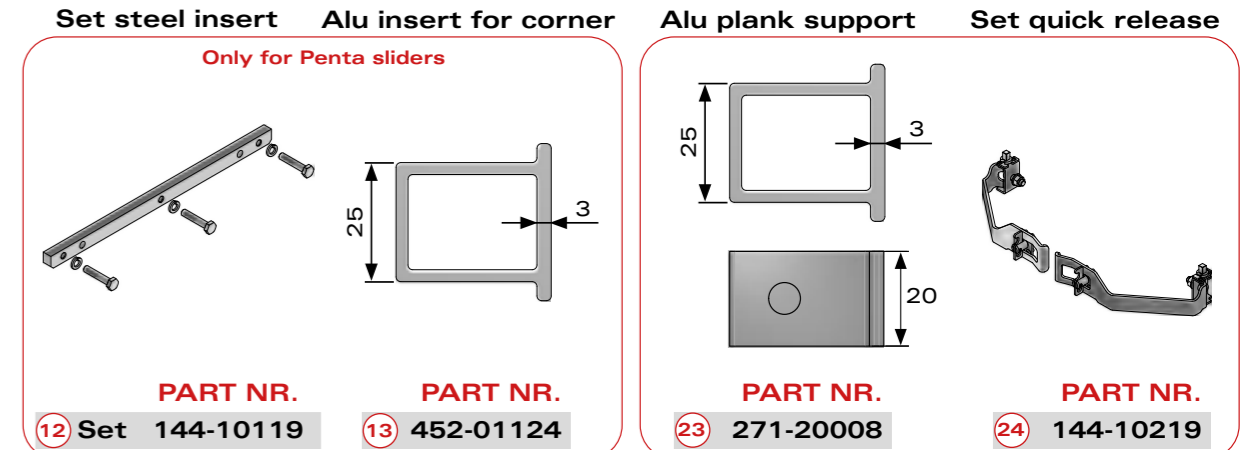

# vs

---

Type of kit

Page

Nr.	Description	Part Nr.	Qty
1	Rear left corner / Aluminium / L=3000mm	402-02120	1
2	Rear right corner / Aluminium / L=3000mm	402-02121	1
3	Reinforcement set with bolts for rear corners	154-03038	1
4	Front left corner straight / Aluminium / L=2900mm	452-01014	1
5	Front right corner straight / Aluminium / L=2900mm	452-01015	1
6	Reinforcement set with bolts for front corners	154-03081	1
7	Set bulkhead support with bolts		
8	Extension profile left	452-01114	1
9	Extension profile right	452-01115	1
10	Side profile reinforcement	152-02021	2
11	Retaining hook for curtain side	311-01014	4
12	Insert set for upper rail	144-10119	Penta
13	Aluminium insert for corner profiles	452-01124	Penta
14	Front mounting set for rail	154-03059	1
15	Rear mounting set for rail	154-03054	1
16	Bulkhead upper connecting profile	452-10050	1
17	Bulkhead sealing profile	451-04001	1
18	Bottom profile for wall mounting	452-04002	1
19	Upper connecting profile set for lifting roof	453-10243	1
20	Side stop plate set for tail lift		
21	Bulkhead extension L front	452-01012	1
22	Bulkhead extension R front	452-01013	1
23	Side plank holders	271-20008	on request
24	Quick release set	144-10219	1