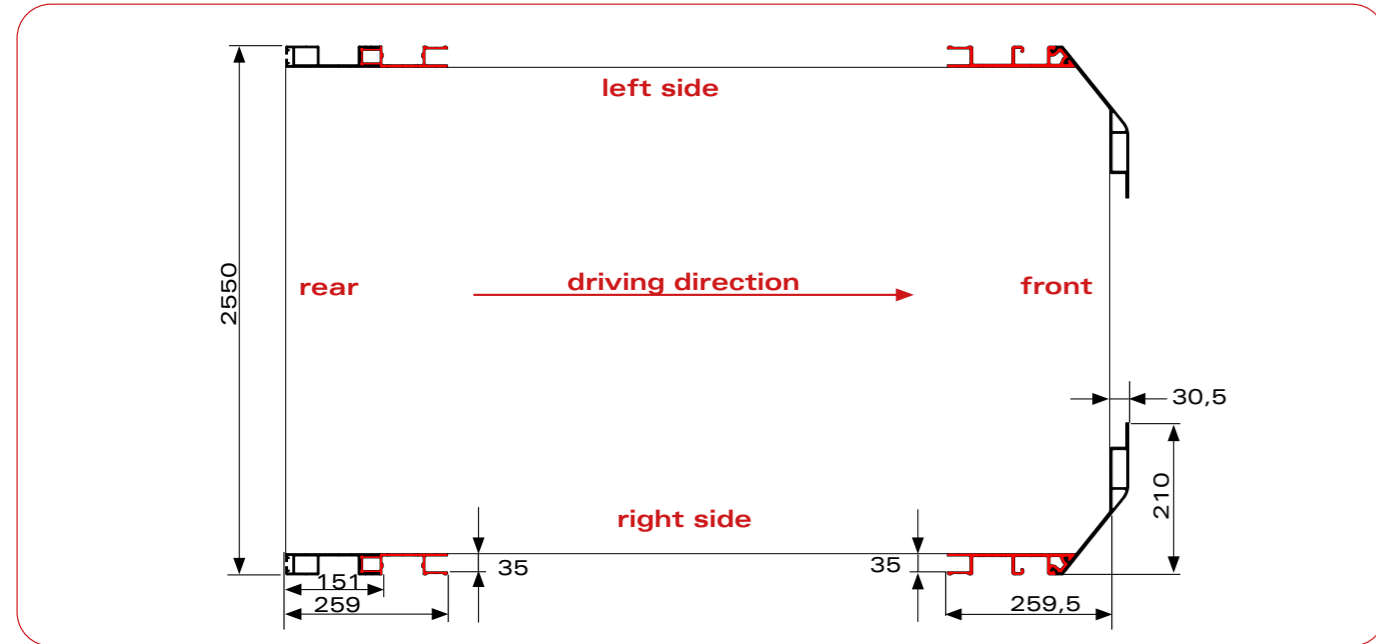

# vs

---

Type of kit

Page

Nr.	Description	Part Nr.	Qty
1	Rear left corner / Aluminium / L=3000mm	402-02120	1
2	Rear right corner / Aluminium / L=3000mm	402-02121	1
3	Reinforcement set with bolts for rear corners	154-03038	1
4	Front left corner straight / Aluminium / L=2900mm	452-01014	1
5	Front right corner straight / Aluminium / L=2900mm	452-01015	1
6	Reinforcement set with bolts for front corners	154-03081	1
7	Set bulkhead support with bolts		
8	Extension profile left	452-01114	1
9	Extension profile right	452-01115	1
10	Side profile reinforcement	152-02021	2
11	Retaining hook for curtain side	311-01014	4
12	Insert set for upper rail	144-10119	Penta
13	Aluminium insert for corner profiles	452-01124	Penta
14	Front mounting set for rail	154-03059	1
15	Rear mounting set for rail	154-03054	1
16	Bulkhead upper connecting profile	452-10050	1
17	Bulkhead sealing profile	451-04001	1
18	Bottom profile for wall mounting	452-04002	1
19	Upper connecting profile set for lifting roof	453-10243	1
20	Side stop plate set for tail lift		
21	Bulkhead extension L front	452-01012	1
22	Bulkhead extension R front	452-01013	1
23	Side plank holders	271-20008	on request
24	Quick release set	144-10219	1