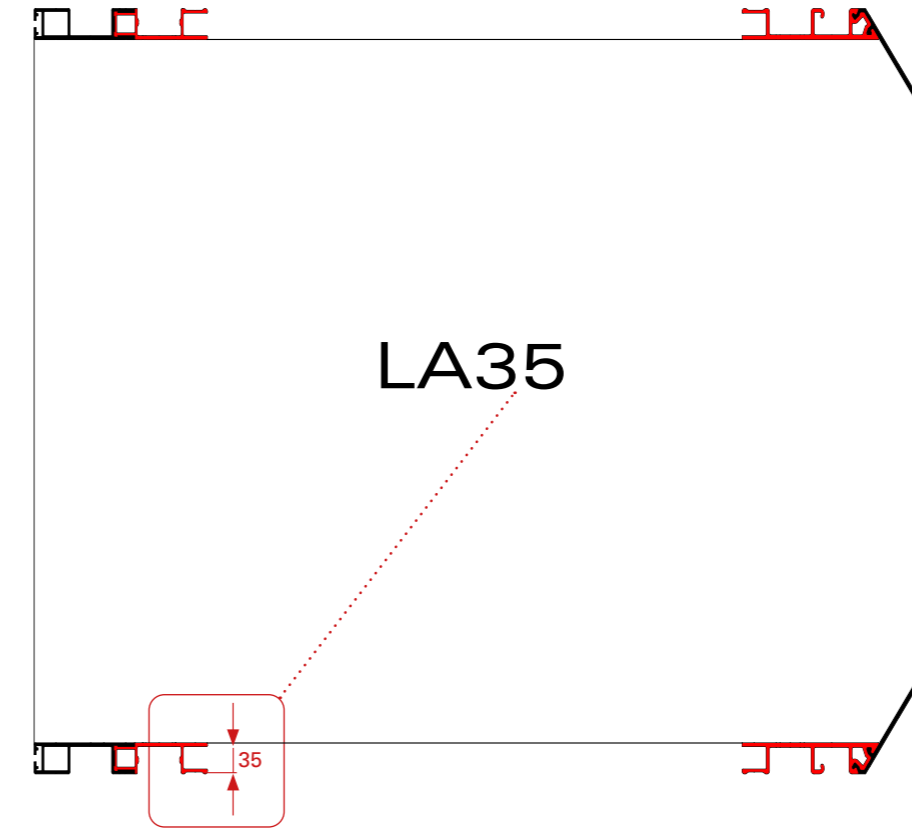

# vs

---

Type of kit

Page

Nr.	Description	Part Nr.	Qty
1	Rear left corner / Aluminium / L=3000mm	402-02120	1
2	Rear right corner / Aluminium / L=3000mm	402-02121	1
3	Reinforcement set with bolts for rear corners	154-03038	1
4	Front left corner straight / Aluminium / L=2900mm	452-01014	1
5	Front right corner straight / Aluminium / L=2900mm	452-01015	1
6	Reinforcement set with bolts for front corners	154-03081	1
7	Set bulkhead support with bolts		
8	Extension profile left	452-01114	1
9	Extension profile right	452-01115	1
10	Side profile reinforcement	152-02021	2
11	Retaining hook for curtain side	311-01014	4
12	Insert set for upper rail	144-10119	Penta
13	Aluminium insert for corner profiles	452-01124	Penta
14	Front mounting set for rail	154-03059	1
15	Rear mounting set for rail	154-03054	1
16	Bulkhead upper connecting profile	452-10050	1
17	Bulkhead sealing profile	451-04001	1
18	Bottom profile for wall mounting	452-04002	1
19	Upper connecting profile set for lifting roof	453-10243	1
20	Side stop plate set for tail lift		
21	Bulkhead extension L front	452-01012	1
22	Bulkhead extension R front	452-01013	1
23	Side plank holders	271-20008	on request
24	Quick release set	144-10219	1