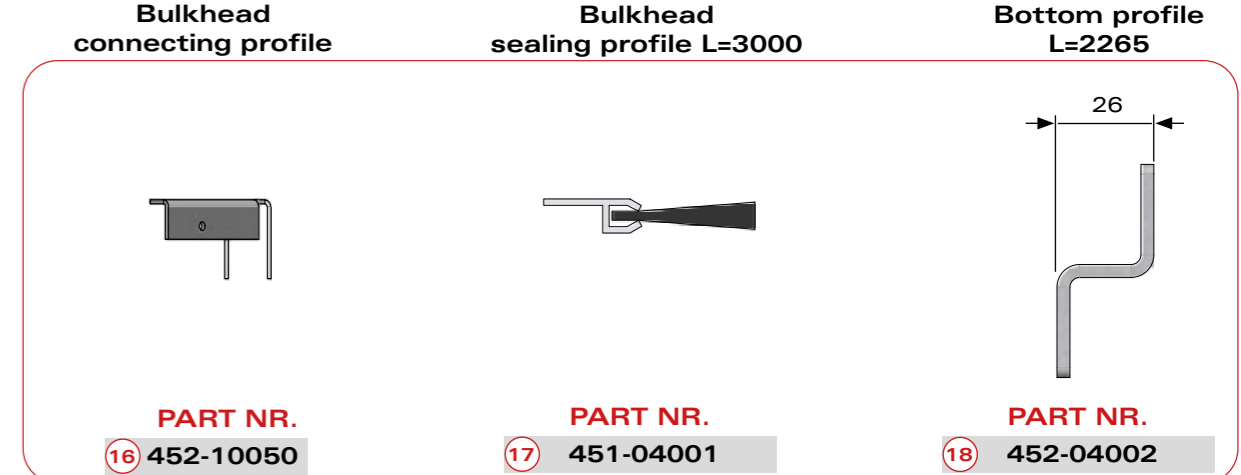

# vs

---

Type of kit

Page

Nr.	Description	Part Nr.	Qty
1	Rear left corner / Aluminium / L=3000mm	402-02120	1
2	Rear right corner / Aluminium / L=3000mm	402-02121	1
3	Reinforcement set with bolts for rear corners	154-03038	1
4	Front left corner straight / Aluminium / L=2900mm	452-01014	1
5	Front right corner straight / Aluminium / L=2900mm	452-01015	1
6	Reinforcement set with bolts for front corners	154-03081	1
7	Set bulkhead support with bolts		
8	Extension profile left	452-01114	1
9	Extension profile right	452-01115	1
10	Side profile reinforcement	152-02021	2
11	Retaining hook for curtain side	311-01014	4
12	Insert set for upper rail	144-10119	Penta
13	Aluminium insert for corner profiles	452-01124	Penta
14	Front mounting set for rail	154-03059	1
15	Rear mounting set for rail	154-03054	1
16	Bulkhead upper connecting profile	452-10050	1
17	Bulkhead sealing profile	451-04001	1
18	Bottom profile for wall mounting	452-04002	1
19	Upper connecting profile set for lifting roof	453-10243	1
20	Side stop plate set for tail lift		
21	Bulkhead extension L front	452-01012	1
22	Bulkhead extension R front	452-01013	1
23	Side plank holders	271-20008	on request
24	Quick release set	144-10219	1