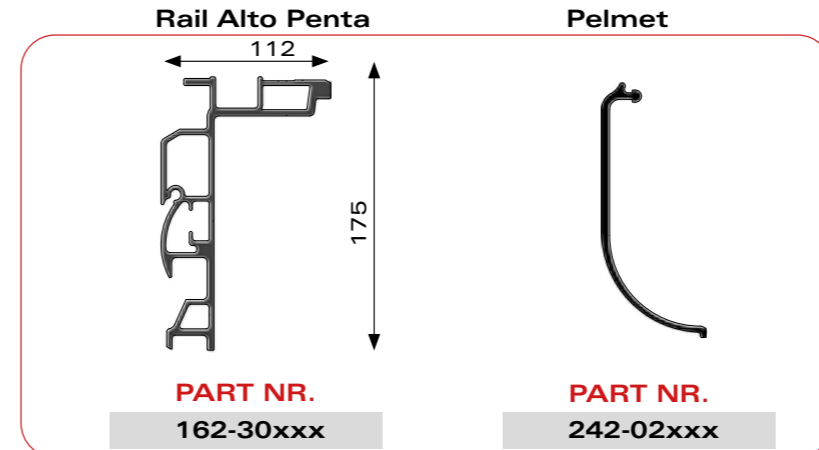

# vs

---

Type of kit

Page

Nr.	Description	Part Nr.	Qty
1	Rear left corner / Aluminium / L=3000mm	402-02120	1
2	Rear right corner / Aluminium / L=3000mm	402-02121	1
3	Reinforcement set with bolts for rear corners	154-03038	1
4	Front left corner straight / Aluminium / L=2900mm	452-01014	1
5	Front right corner straight / Aluminium / L=2900mm	452-01015	1
6	Reinforcement set with bolts for front corners	154-03081	1
7	Set bulkhead support with bolts		
8	Extension profile left	452-01114	1
9	Extension profile right	452-01115	1
10	Side profile reinforcement	152-02021	2
11	Retaining hook for curtain side	311-01014	4
12	Insert set for upper rail	144-10119	Penta
13	Aluminium insert for corner profiles	452-01124	Penta
14	Front mounting set for rail	154-03059	1
15	Rear mounting set for rail	154-03054	1
16	Bulkhead upper connecting profile	452-10050	1
17	Bulkhead sealing profile	451-04001	1
18	Bottom profile for wall mounting	452-04002	1
19	Upper connecting profile set for lifting roof	453-10243	1
20	Side stop plate set for tail lift		
21	Bulkhead extension L front	452-01012	1
22	Bulkhead extension R front	452-01013	1
23	Side plank holders	271-20008	on request
24	Quick release set	144-10219	1