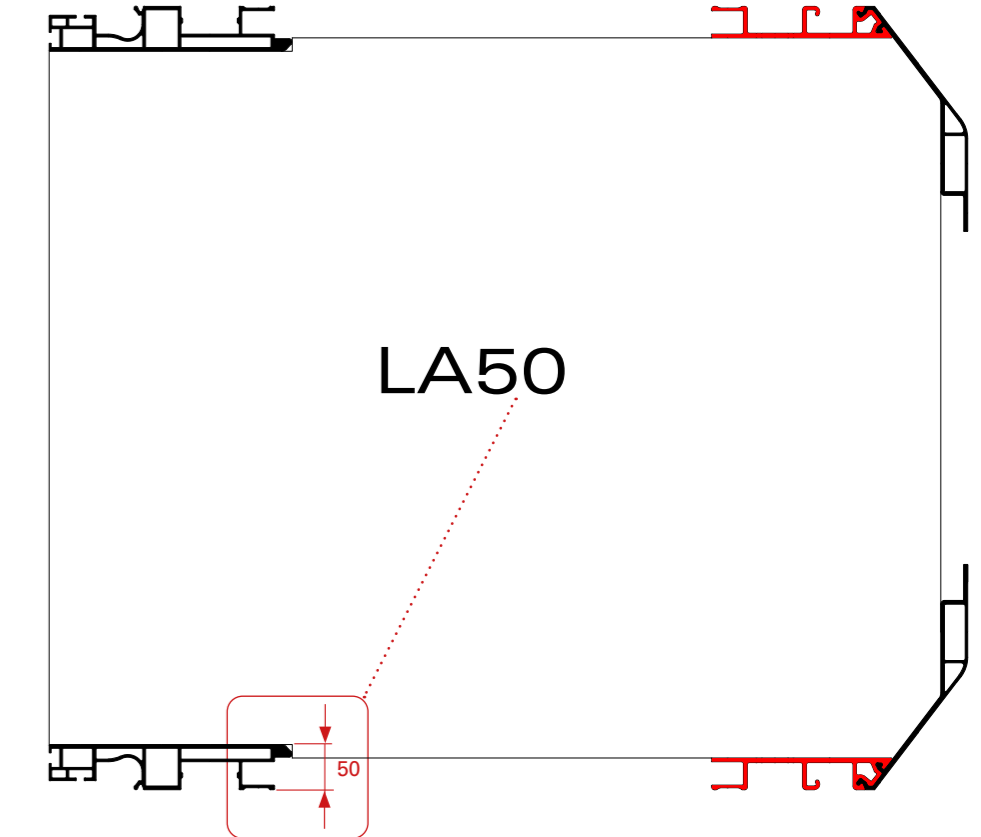

# vs

---

Type of kit

Page

Nr.	Description	Part Nr.	Qty
1	Rear left corner / Aluminium / L=3000mm	402-02120	1
2	Rear right corner / Aluminium / L=3000mm	402-02121	1
3	Reinforcement set with bolts for rear corners	154-03038	1
4	Front left corner straight / Aluminium / L=2900mm	452-01014	1
5	Front right corner straight / Aluminium / L=2900mm	452-01015	1
6	Reinforcement set with bolts for front corners	154-03081	1
7	Set bulkhead support with bolts		
8	Extension profile left	452-01114	1
9	Extension profile right	452-01115	1
10	Side profile reinforcement	152-02021	2
11	Retaining hook for curtain side	311-01014	4
12	Insert set for upper rail	144-10119	Penta
13	Aluminium insert for corner profiles	452-01124	Penta
14	Front mounting set for rail	154-03059	1
15	Rear mounting set for rail	154-03054	1
16	Bulkhead upper connecting profile	452-10050	1
17	Bulkhead sealing profile	451-04001	1
18	Bottom profile for wall mounting	452-04002	1
19	Upper connecting profile set for lifting roof	453-10243	1
20	Side stop plate set for tail lift		
21	Bulkhead extension L front	452-01012	1
22	Bulkhead extension R front	452-01013	1
23	Side plank holders	271-20008	on request
24	Quick release set	144-10219	1