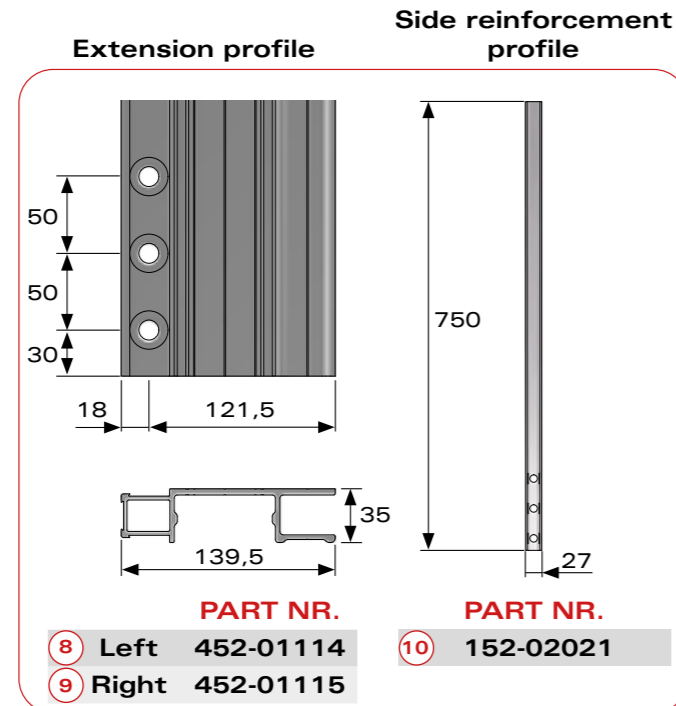

# vs

---

Type of kit

Page

Nr.	Description	Part Nr.	Qty
1	Rear left corner / Aluminium / L=3000mm	402-02120	1
2	Rear right corner / Aluminium / L=3000mm	402-02121	1
3	Reinforcement set with bolts for rear corners	154-03038	1
4	Front left corner straight / Aluminium / L=2900mm	452-01014	1
5	Front right corner straight / Aluminium / L=2900mm	452-01015	1
6	Reinforcement set with bolts for front corners	154-03081	1
7	Set bulkhead support with bolts		
8	Extension profile left	452-01114	1
9	Extension profile right	452-01115	1
10	Side profile reinforcement	152-02021	2
11	Retaining hook for curtain side	311-01014	4
12	Insert set for upper rail	144-10119	Penta
13	Aluminium insert for corner profiles	452-01124	Penta
14	Front mounting set for rail	154-03059	1
15	Rear mounting set for rail	154-03054	1
16	Bulkhead upper connecting profile	452-10050	1
17	Bulkhead sealing profile	451-04001	1
18	Bottom profile for wall mounting	452-04002	1
19	Upper connecting profile set for lifting roof	453-10243	1
20	Side stop plate set for tail lift		
21	Bulkhead extension L front	452-01012	1
22	Bulkhead extension R front	452-01013	1
23	Side plank holders	271-20008	on request
24	Quick release set	144-10219	1