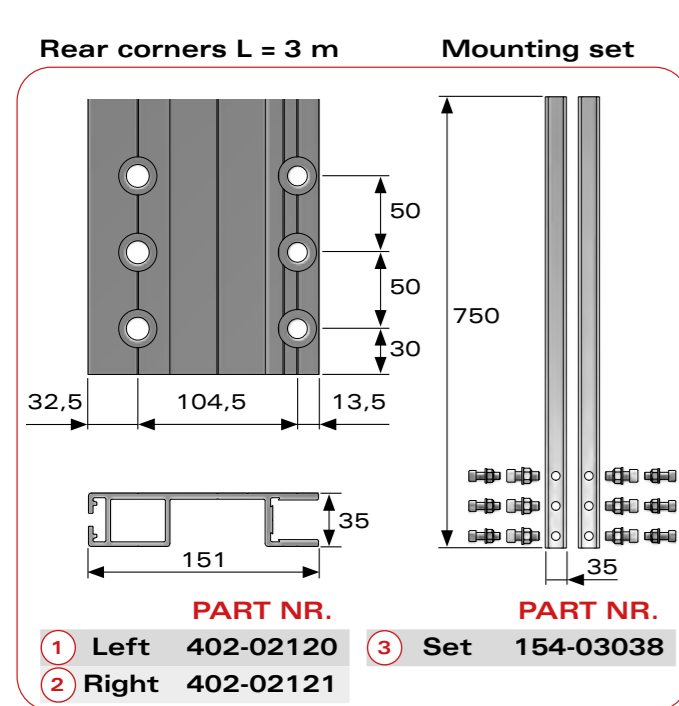

# vs

---

Type of kit

Page

Nr.	Description	Part Nr.	Qty
1	Rear left corner / Aluminium / L=3000mm	402-02120	1
2	Rear right corner / Aluminium / L=3000mm	402-02121	1
3	Reinforcement set with bolts for rear corners	154-03038	1
4	Front left corner straight / Aluminium / L=2900mm	452-01014	1
5	Front right corner straight / Aluminium / L=2900mm	452-01015	1
6	Reinforcement set with bolts for front corners	154-03081	1
7	Set bulkhead support with bolts		
8	Extension profile left	452-01114	1
9	Extension profile right	452-01115	1
10	Side profile reinforcement	152-02021	2
11	Retaining hook for curtain side	311-01014	4
12	Insert set for upper rail	144-10119	Penta
13	Aluminium insert for corner profiles	452-01124	Penta
14	Front mounting set for rail	154-03059	1
15	Rear mounting set for rail	154-03054	1
16	Bulkhead upper connecting profile	452-10050	1
17	Bulkhead sealing profile	451-04001	1
18	Bottom profile for wall mounting	452-04002	1
19	Upper connecting profile set for lifting roof	453-10243	1
20	Side stop plate set for tail lift		
21	Bulkhead extension L front	452-01012	1
22	Bulkhead extension R front	452-01013	1
23	Side plank holders	271-20008	on request
24	Quick release set	144-10219	1