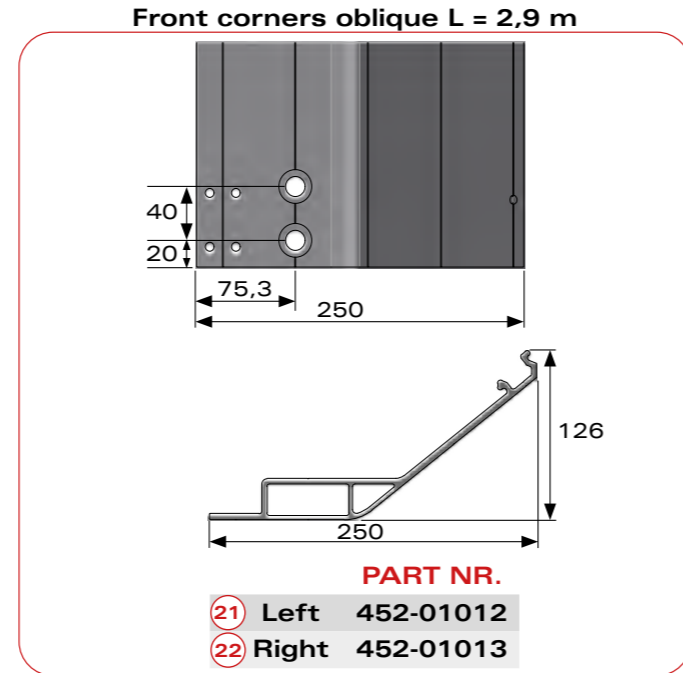

# vs

---

Type of kit

Page

Nr.	Description	Part Nr.	Qty
1	Rear left corner / Aluminium / L=3000mm	402-02120	1
2	Rear right corner / Aluminium / L=3000mm	402-02121	1
3	Reinforcement set with bolts for rear corners	154-03038	1
4	Front left corner straight / Aluminium / L=2900mm	452-01014	1
5	Front right corner straight / Aluminium / L=2900mm	452-01015	1
6	Reinforcement set with bolts for front corners	154-03081	1
7	Set bulkhead support with bolts		
8	Extension profile left	452-01114	1
9	Extension profile right	452-01115	1
10	Side profile reinforcement	152-02021	2
11	Retaining hook for curtain side	311-01014	4
12	Insert set for upper rail	144-10119	Penta
13	Aluminium insert for corner profiles	452-01124	Penta
14	Front mounting set for rail	154-03059	1
15	Rear mounting set for rail	154-03054	1
16	Bulkhead upper connecting profile	452-10050	1
17	Bulkhead sealing profile	451-04001	1
18	Bottom profile for wall mounting	452-04002	1
19	Upper connecting profile set for lifting roof	453-10243	1
20	Side stop plate set for tail lift		
21	Bulkhead extension L front	452-01012	1
22	Bulkhead extension R front	452-01013	1
23	Side plank holders	271-20008	on request
24	Quick release set	144-10219	1