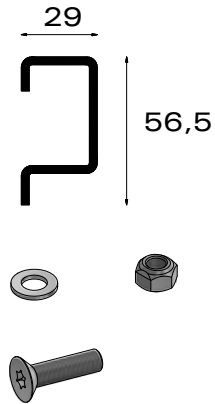

* Not visible on the composition drawing above

3 Quick lock door

PART NR. **PART NR.** **PART NR.**

Left SA	624-01300	624-01301	624-01302
Right SA	624-01303	624-01304	624-01305
Left LA	624-01306	624-01307	624-01308
Right LA	624-01309	624-01310	624-01311
	Small 2200-2480mm	Medium 2481-2800mm	Large 2801-2950mm

4 Basic door

PART NR.

S	624-03320
M	624-03321
L	624-03322

Set tension belt

PART NR.

Set	144-10173
-----	-----------

* Used in basic door when no Quick lock door in front

5 Pillar

PART NR.

S	624-02320
M	624-02321
L	624-02322

6 Mini pillar

PART NR.

S	624-04320
M	624-04321
L	624-04322

Small arm (SA) = short hinge arm covering distance of 40 to 103mm
 Large arm (LA) = long hinge arm covering distance of 103 to 190mm

Small (S) = aperture height between 2200 and 2480mm
 Medium (M) = aperture height between 2481 and 2700mm
 Large (L) = aperture height between 2701 and 2950mm

1 Penta Wave rail (RVS)

PART NR.

Rail L = 3m	162-44304
Set (1/rail)	144-10150