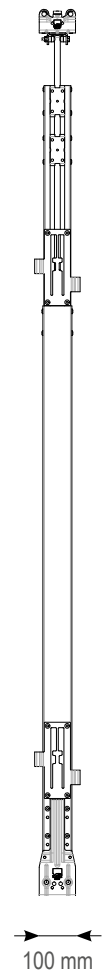

1	Penta Wave rail (RVS)	8	Set steel insert
2	Alto Penta rail (Al)	9	PVC pelmet
3	Quick lock door	10	Set door stopper
4	Basic door	11	Set locking nose
5	Pillar	12	Set mounting plates
6	Mini pillar	13*	Set fixation curtain
7	Folding plate		

* Not visible on the composition drawing above

3 Quick lock door

PART NR. **PART NR.** **PART NR.**

Left SA	624-01300	624-01301	624-01302
Right SA	624-01303	624-01304	624-01305
Left LA	624-01306	624-01307	624-01308
Right LA	624-01309	624-01310	624-01311
	Small 2200-2480mm	Medium 2481-2800mm	Large 2801-2950mm

4 Basic door

PART NR.

S	624-03320
M	624-03321
L	624-03322

Set tension belt

PART NR.

Set	144-10173
-----	-----------

* Used in basic door when no Quick lock door in front

5 Pillar

PART NR.

S	624-02320
M	624-02321
L	624-02322

6 Mini pillar

PART NR.

S	624-04320
M	624-04321
L	624-04322

Small arm (SA) = short hinge arm covering distance of 40 to 103mm
 Large arm (LA) = long hinge arm covering distance of 103 to 190mm