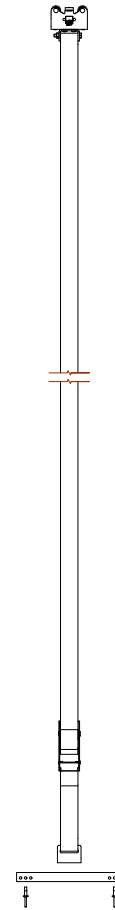

1	Penta Wave rail (RVS)	8	Set steel insert
2	Alto Penta rail (Al)	9	PVC pelmet
3	Quick lock door	10	Set door stopper
4	Basic door	11	Set locking nose
5	Pillar	12	Set mounting plates
6	Mini pillar	13*	Set fixation curtain
7	Folding plate		

* Not visible on the composition drawing above

3 Quick lock door

PART NR. **PART NR.** **PART NR.**

Left SA	624-01300	624-01301	624-01302
Right SA	624-01303	624-01304	624-01305
Left LA	624-01306	624-01307	624-01308
Right LA	624-01309	624-01310	624-01311
	Small 2200-2480mm	Medium 2481-2800mm	Large 2801-2950mm

4 Basic door

PART NR.

S	624-03320
M	624-03321
L	624-03322

Set tension belt

PART NR.

Set	144-10173
-----	-----------

* Used in basic door when no Quick lock door in front

5 Pillar

PART NR.

S	624-02320
M	624-02321
L	624-02322

6 Mini pillar

PART NR.

S	624-04320
M	624-04321
L	624-04322

Small arm (SA) = short hinge arm covering distance of 40 to 103mm
 Large arm (LA) = long hinge arm covering distance of 103 to 190mm