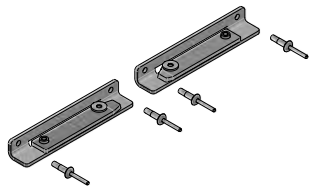

4 Basic door

PART NR.

S	624-03320
M	624-03321
L	624-03322

Set tension belt

PART NR.

Set	144-10173
-----	-----------

* Used in basic door when no Quick lock door in front

5 Pillar

PART NR.

S	624-02320
M	624-02321
L	624-02322

6 Mini pillar

PART NR.

S	624-04320
M	624-04321
L	624-04322

Small arm (SA) = short hinge arm covering distance of 40 to 103mm
 Large arm (LA) = long hinge arm covering distance of 103 to 190mm

Small (S) = aperture height between 2200 and 2480mm
 Medium (M) = aperture height between 2481 and 2700mm
 Large (L) = aperture height between 2701 and 2950mm

1 Penta Wave rail (RVS)

PART NR.

Rail L = 3m	162-44304
Set (1/rail)	144-10150

Velcro strap

PART NR.

L = 300mm	312-08001
-----------	-----------

10 Set door stopper

PART NR.

Left	144-10171
Right	144-10172

2 Alto Penta rail (Al)

PART NR.