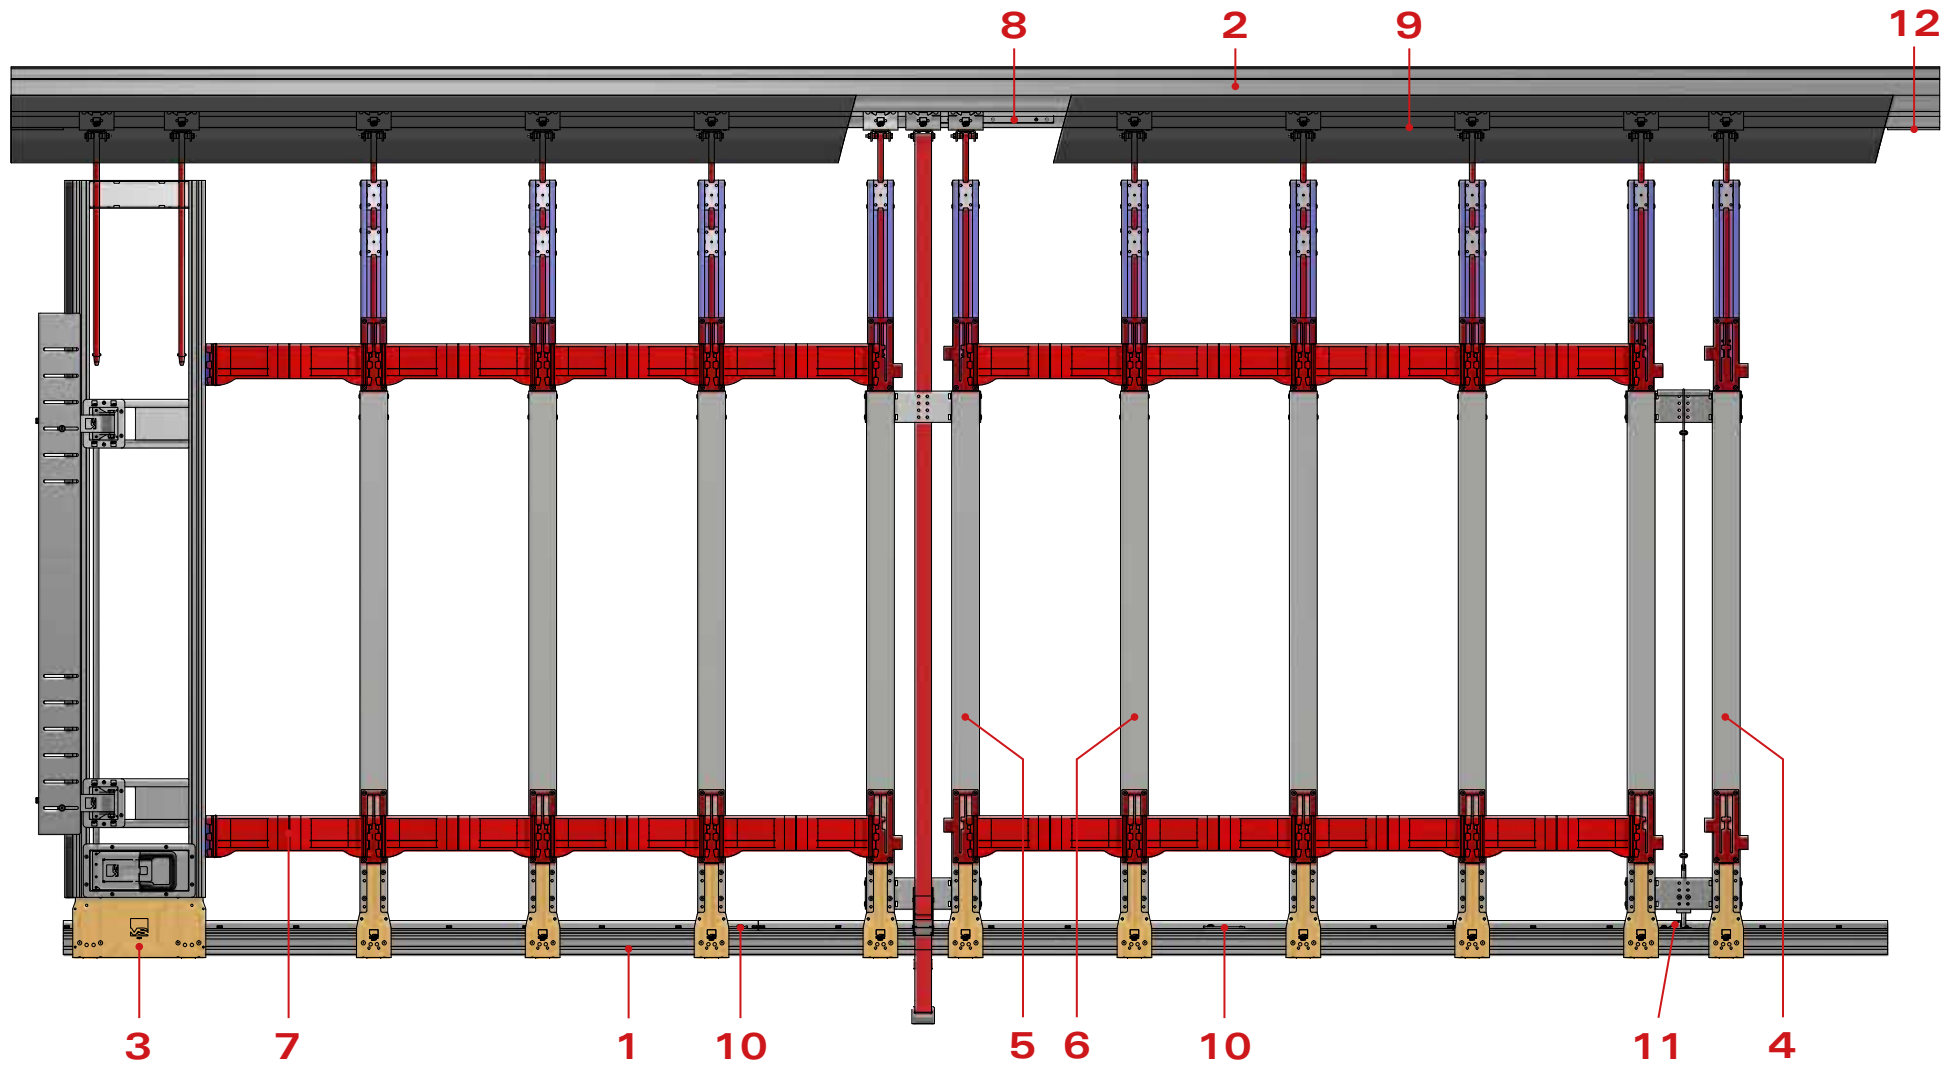

1	Penta Wave rail (RVS)	8	Set steel insert
2	Alto Penta rail (Al)	9	PVC pelmet
3	Quick lock door	10	Set door stopper
4	Basic door	11	Set locking nose
5	Pillar	12	Set mounting plates
6	Mini pillar	13*	Set fixation curtain
7	Folding plate		

* Not visible on the composition drawing above

3 Quick lock door

PART NR. **PART NR.** **PART NR.**

Left SA	624-01300	624-01301	624-01302
Right SA	624-01303	624-01304	624-01305
Left LA	624-01306	624-01307	624-01308
Right LA	624-01309	624-01310	624-01311
	Small 2200-2480mm	Medium 2481-2800mm	Large 2801-2950mm

4 Basic door

PART NR.

S	624-03320
M	624-03321
L	624-03322

Set tension belt

PART NR.

Set	144-10173
-----	-----------

* Used in basic door when no Quick lock door in front

5 Pillar

Small (S) = aperture height between 2200 and 2480mm
 Medium (M) = aperture height between 2481 and 2700mm
 Large (L) = aperture height between 2701 and 2950mm

1 Penta Wave rail (RVS)

PART NR.

Rail L = 3m	162-44304
Set (1/rail)	144-10150