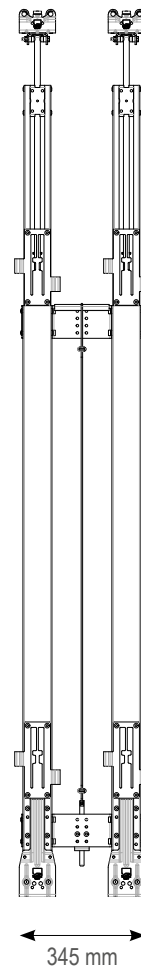

1	Penta Wave rail (RVS)	8	Set steel insert
2	Alto Penta rail (Al)	9	PVC pelmet
3	Quick lock door	10	Set door stopper
4	Basic door	11	Set locking nose
5	Pillar	12	Set mounting plates
6	Mini pillar	13*	Set fixation curtain
7	Folding plate		

* Not visible on the composition drawing above

3 Quick lock door

PART NR. **PART NR.** **PART NR.**

Left SA	624-01300	624-01301	624-01302
Right SA	624-01303	624-01304	624-01305
Left LA	624-01306	624-01307	624-01308
Right LA	624-01309	624-01310	624-01311
	Small 2200-2480mm	Medium 2481-2800mm	Large 2801-2950mm

4 Basic door

PART NR.

S	624-03320
M	624-03321
L	624-03322

Set tension belt

PART NR.

Set	144-10173
-----	-----------

* Used in basic door when no Quick lock door in front

5 Pillar

Small (S) = aperture height between 2200 and 2480mm
 Medium (M) = aperture height between 2481 and 2700mm
 Large (L) = aperture height between 2701 and 2950mm

1 Penta Wave rail (RVS)

PART NR.

Rail L = 3m	162-44304
Set (1/rail)	144-10150