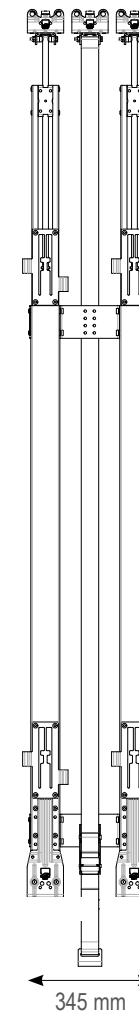

1	Penta Wave rail (RVS)	8	Set steel insert
2	Alto Penta rail (Al)	9	PVC pelmet
3	Quick lock door	10	Set door stopper
4	Basic door	11	Set locking nose
5	Pillar	12	Set mounting plates
6	Mini pillar	13*	Set fixation curtain
7	Folding plate		

* Not visible on the composition drawing above

3 Quick lock door

PART NR. **PART NR.** **PART NR.**

Left SA	624-01300	624-01301	624-01302
Right SA	624-01303	624-01304	624-01305
Left LA	624-01306	624-01307	624-01308
Right LA	624-01309	624-01310	624-01311
	Small 2200-2480mm	Medium 2481-2800mm	Large 2801-2950mm

4 Basic door

PART NR.

S	624-03320
M	624-03321
L	624-03322

Set tension belt

PART NR.

Set	144-10173
-----	-----------

* Used in basic door when no Quick lock door in front

5 Pillar

PART NR.

S	624-02320
M	624-02321
L	624-02322

6 Mini pillar

PART NR.

S	624-04320
M	624-04321
L	624-04322

Small arm (SA) = short hinge arm covering distance of 40 to 103mm
 Large arm (LA) = long hinge arm covering distance of 103 to 190mm