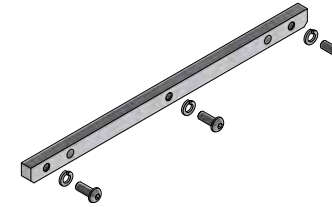

Small (S) = aperture height between 2200 and 2480mm
 Medium (M) = aperture height between 2481 and 2700mm
 Large (L) = aperture height between 2701 and 2950mm

1 Penta Wave rail (RVS)

PART NR.

Rail L = 3m	162-44304
Set (1/rail)	144-10150

Velcro strap

PART NR.

L = 300mm	312-08001
-----------	-----------

10 Set door stopper

PART NR.

Left	144-10171
Right	144-10172

2 Alto Penta rail (Al)

PART NR.

L = 7,8m	162-37780
L = 8,5m	162-37850
* L = 13,6m	162-37136

*profile with pre-bending

7 Folding plate

PART NR.

Type 400	242-01034
Type 470	242-01033
Type 500	242-01035
Type 570	242-01038
Type 600	242-01036
Type 650	242-01039

8 Set steel insert

PART NR.

Set 144-10119

Brush seal QL door

PART NR.

Set 144-10157

14 Set fixation curtain

PART NR.