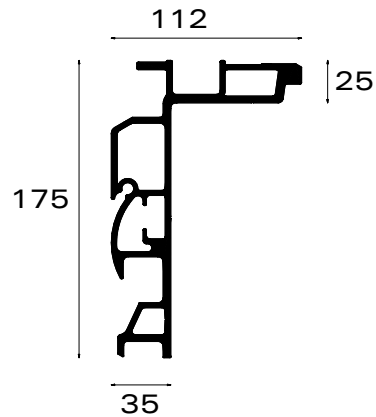

* Not visible on the composition drawing above

3 Quick lock door

PART NR. **PART NR.** **PART NR.**

Left SA	624-01300	624-01301	624-01302
Right SA	624-01303	624-01304	624-01305
Left LA	624-01306	624-01307	624-01308
Right LA	624-01309	624-01310	624-01311
	Small 2200-2480mm	Medium 2481-2800mm	Large 2801-2950mm

Small (S) = aperture height between 2200 and 2480mm
 Medium (M) = aperture height between 2481 and 2700mm
 Large (L) = aperture height between 2701 and 2950mm

1 Penta Wave rail (RVS)

PART NR.

Rail L = 3m	162-44304
Set (1/rail)	144-10150

Velcro strap

PART NR.

L = 300mm	312-08001
-----------	-----------

10 Set door stopper

PART NR.

Left	144-10171
Right	144-10172

2 Alto Penta rail (Al)

PART NR.

L = 7,8m	162-37780
L = 8,5m	162-37850
* L = 13,6m	162-37136

*profile with pre-bending

7 Folding plate

PART NR.

Type 400	242-01034
Type 470	242-01033
Type 500	242-01035
Type 570	242-01038
Type 600	242-01036
Type 650	242-01039