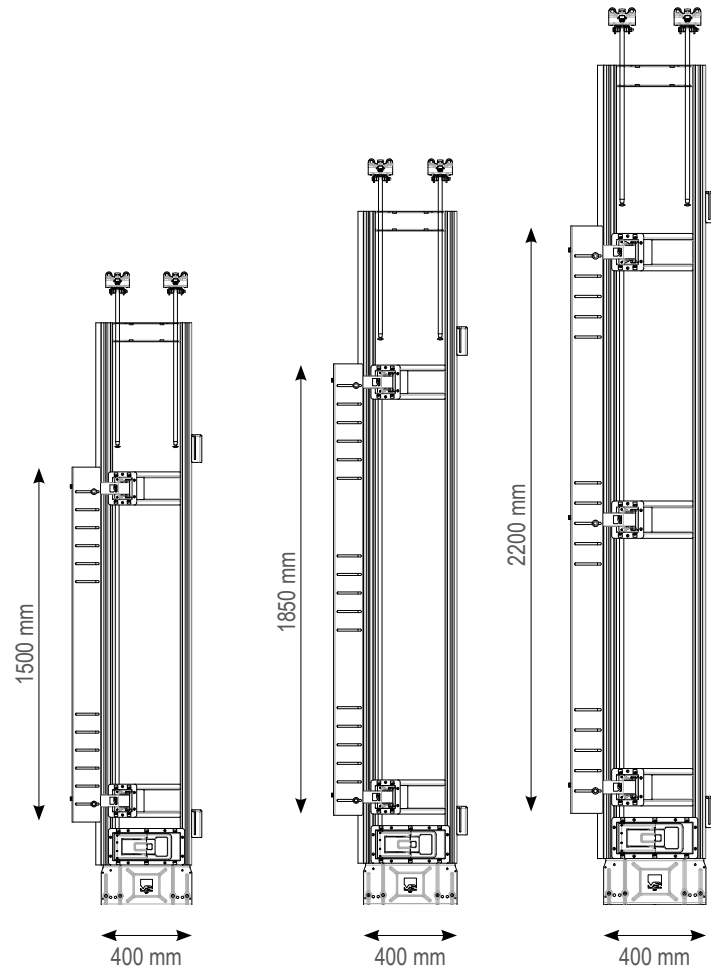

1	Penta Wave rail (RVS)	8	Set steel insert
2	Alto Penta rail (Al)	9	PVC pelmet
3	Quick lock door	10	Set door stopper
4	Basic door	11	Set locking nose
5	Pillar	12	Set mounting plates
6	Mini pillar	13*	Set fixation curtain
7	Folding plate		

* Not visible on the composition drawing above

3 Quick lock door

PART NR. **PART NR.** **PART NR.**

Left SA	624-01300	624-01301	624-01302
Right SA	624-01303	624-01304	624-01305
Left LA	624-01306	624-01307	624-01308
Right LA	624-01309	624-01310	624-01311
	Small 2200-2480mm	Medium 2481-2800mm	Large 2801-2950mm

4 Basic door

PART NR.

S	624-03320
M	624-03321
L	624-03322

Set tension belt

PART NR.

Set	144-10173
-----	-----------

* Used in basic door when no Quick lock door in front

5 Pillar

Small (S) = aperture height between 2200 and 2480mm
 Medium (M) = aperture height between 2481 and 2700mm
 Large (L) = aperture height between 2701 and 2950mm

1 Penta Wave rail (RVS)

PART NR.

Rail L = 3m	162-44304
Set (1/rail)	144-10150